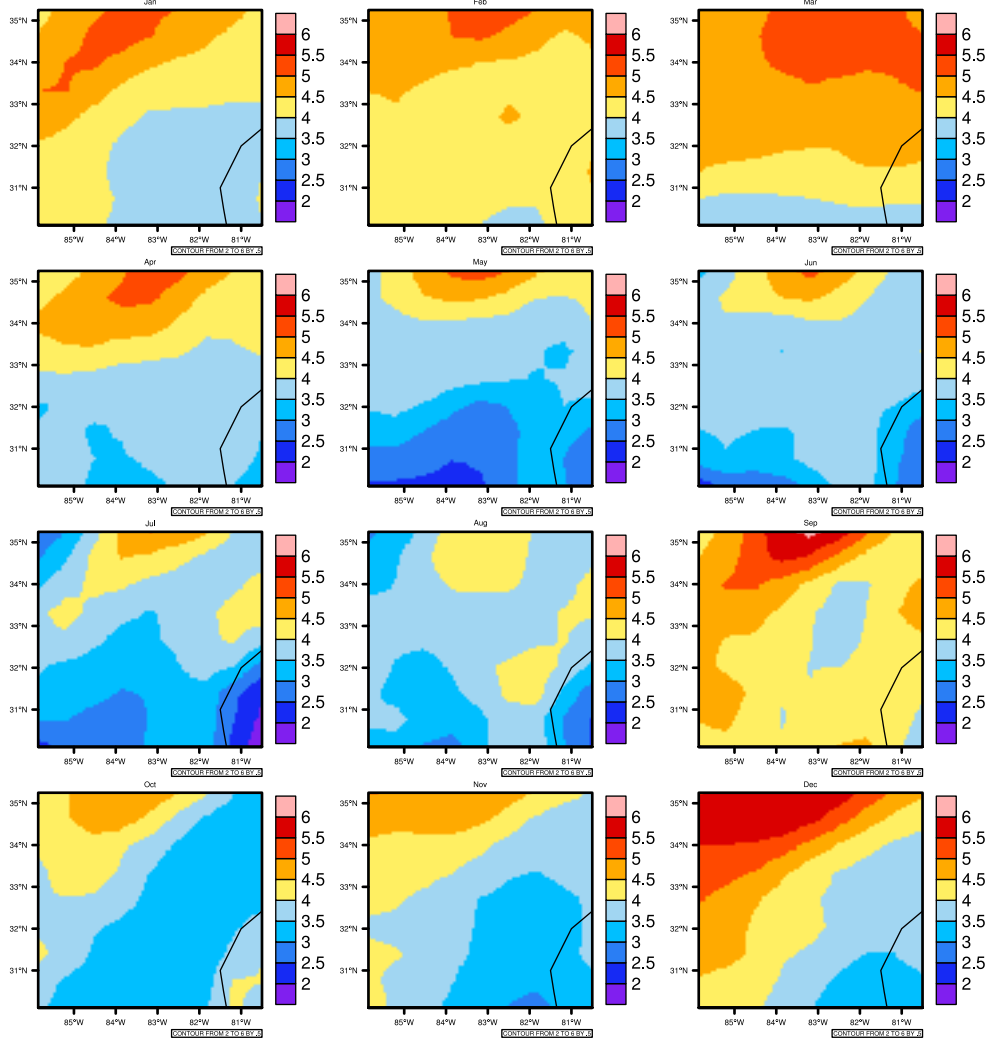

Monthly pr (mm/day) In 1975-2005 MIROC4h historical - Georgia

AgriMetSoft (2020). Climate Maps. Available on:
<https://agrimetsoft.com/maps>

|Order a new map on <https://agrimetsoft.com/order>

[You can request maps from any dataset from the AgriMetSoft Team.](#)