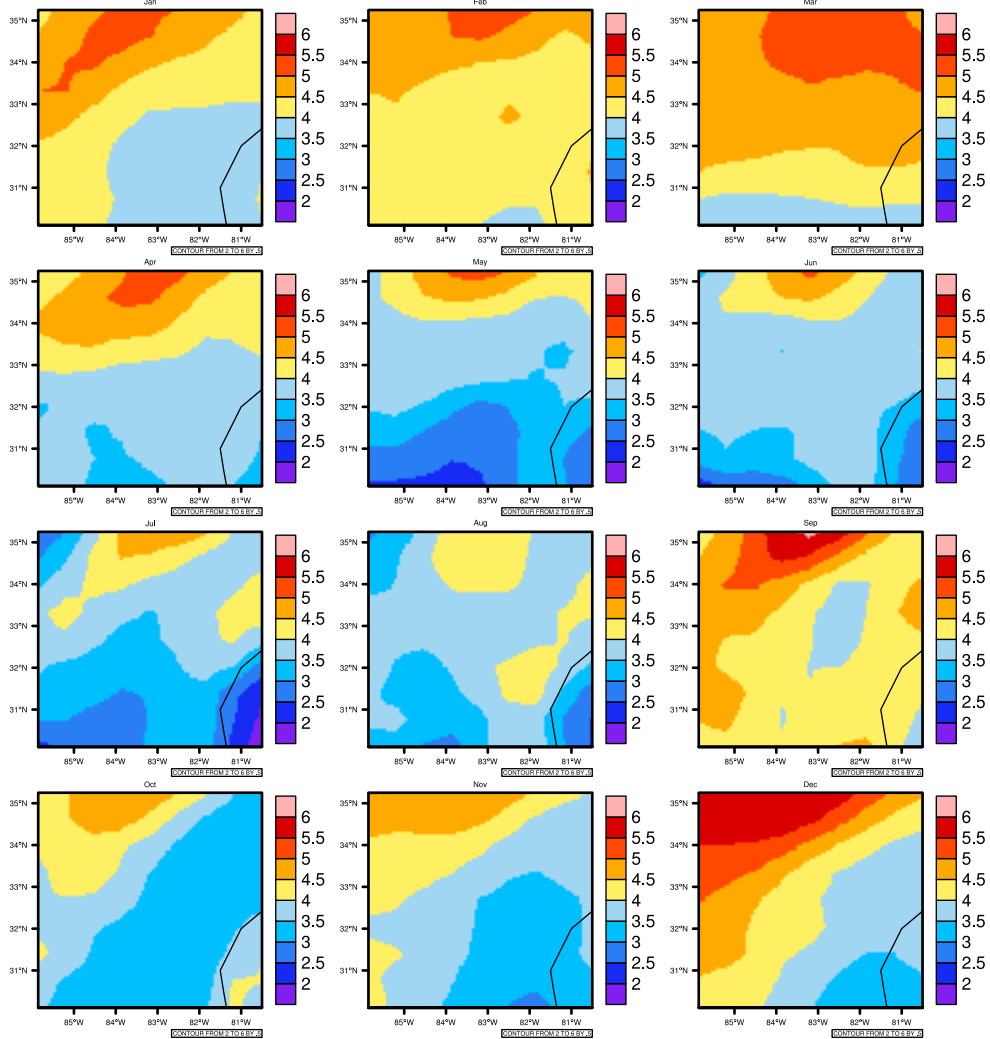

Monthly pr (mm/day) In 1975-2005 MIROC4h historical - Georgia

AgriMetSoft (2020). Climate Maps. Available on:
<https://agrimetsoft.com/maps>

|Order a new map on <https://agrimetsoft.com/order>