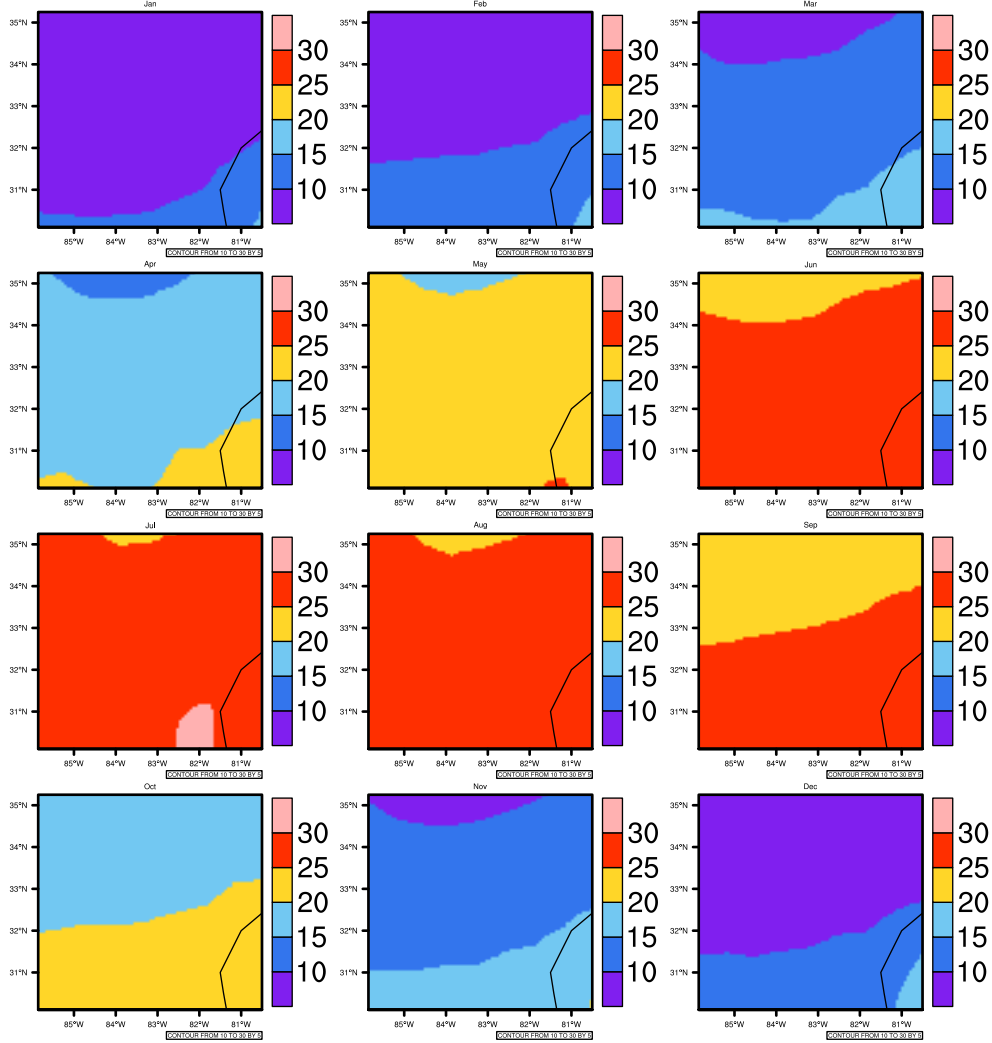

Monthly tas (c) In 1975-2005 MIROC4h historical - Georgia

AgriMetSoft (2020). Climate Maps. Available on:
<https://agrimetsoft.com/maps>

|Order a new map on <https://agrimetsoft.com/order>

[You can request maps from any dataset from the AgriMetSoft Team.](#)