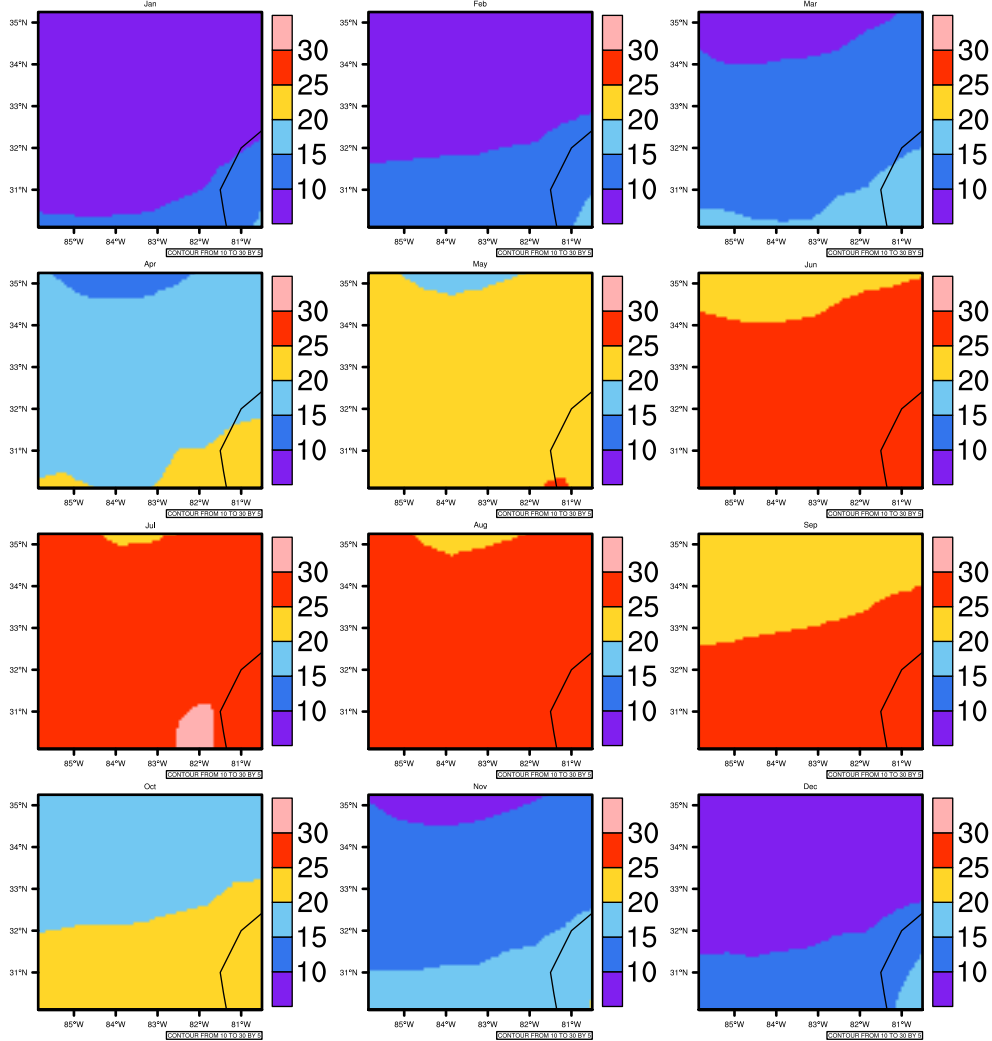

Monthly tas (c) In 1975-2005 MIROC4h historical - Georgia

AgriMetSoft (2020). Climate Maps. Available on: <https://agrimetsoft.com/maps>

|Order a new map on <https://agrimetsoft.com/order>