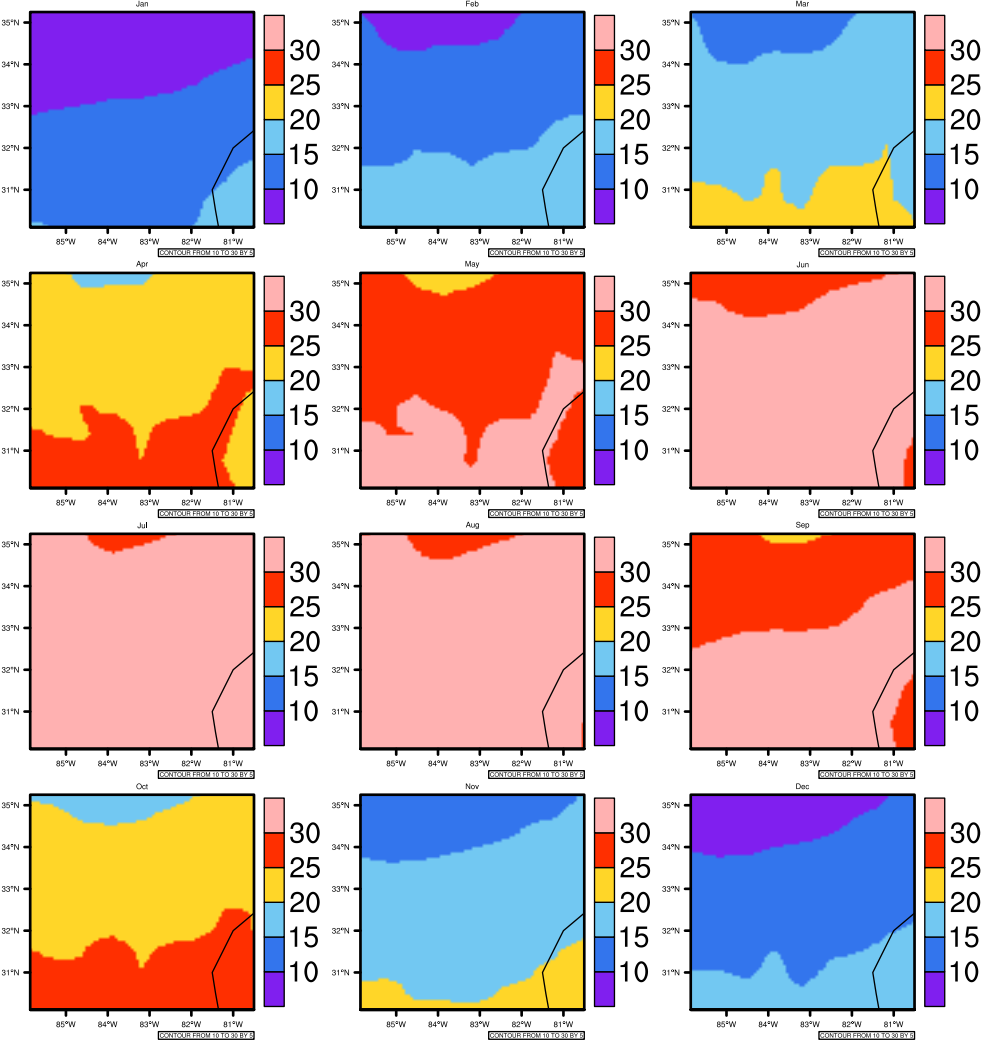

Monthly tasmx (c) In 1975-2005 MIROC4h historical - Georgia

AgriMetSoft (2020). Climate Maps. Available on: <https://agrimetsoft.com/maps>

|Order a new map on <https://agrimetsoft.com/order>