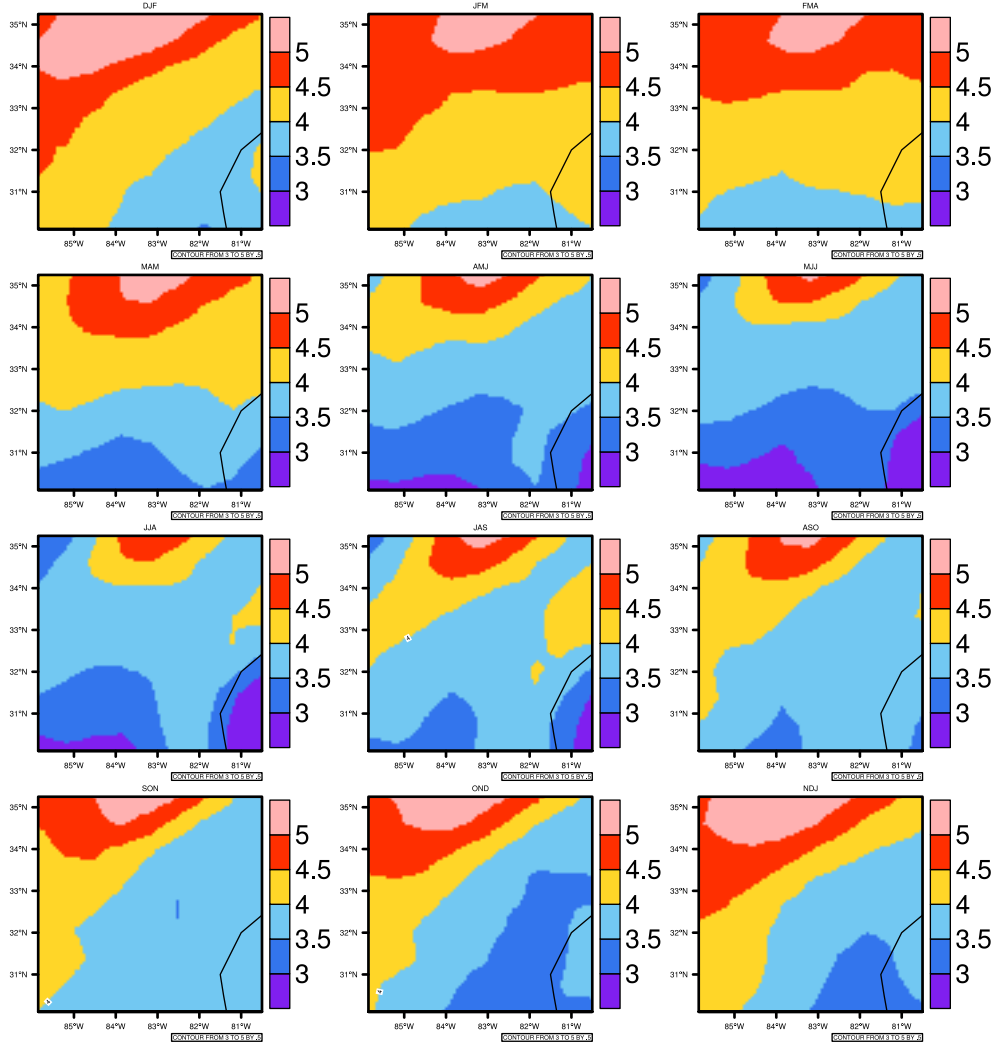

Seasonally pr (mm/day) In 1975-2005 MIROC4h historical - Georgia

AgriMetSoft (2020). Climate Maps. Available on:
<https://agrimetsoft.com/maps>

|Order a new map on <https://agrimetsoft.com/order>