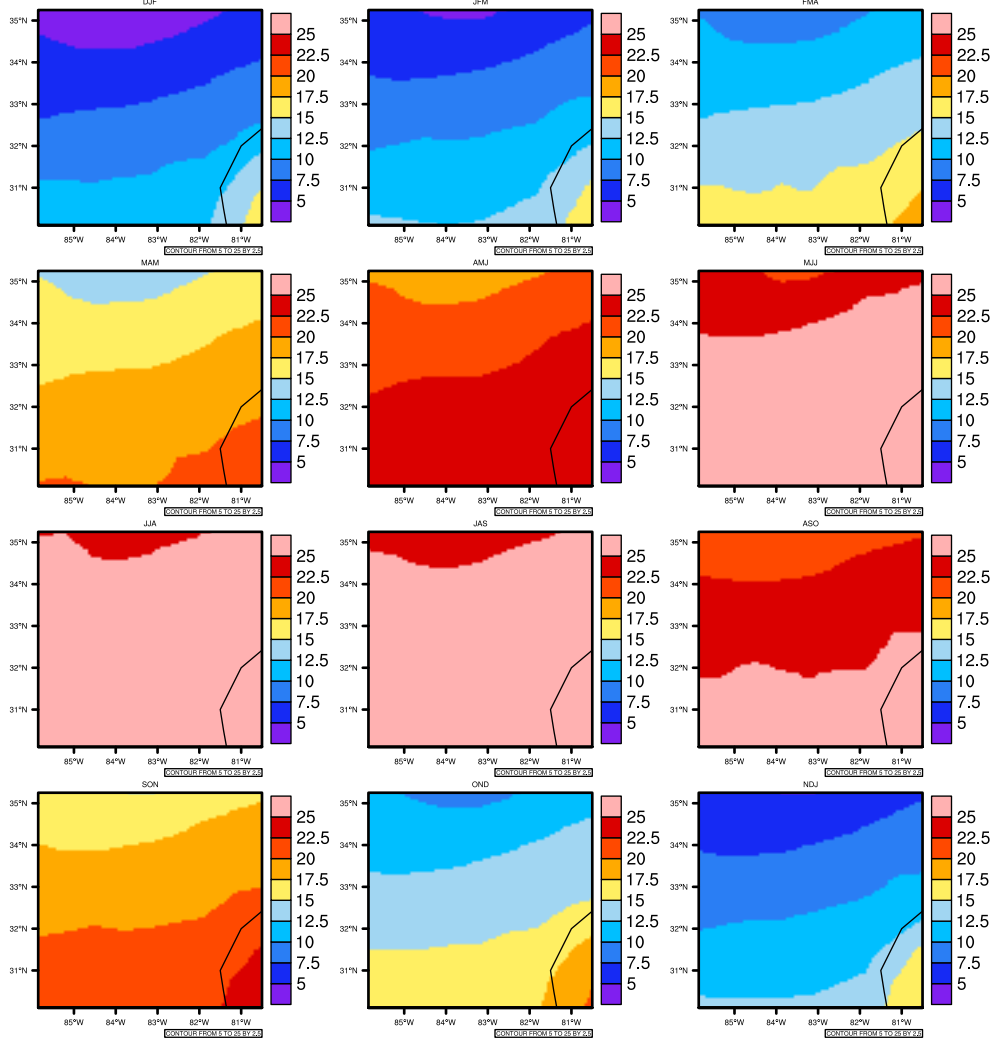

### Seasonally tas (c) In 1975-2005 MIROC4h historical - Georgia

AgriMetSoft (2020). Climate Maps. Available on: <https://agrimetsoft.com/maps>

|Order a new map on <https://agrimetsoft.com/order>