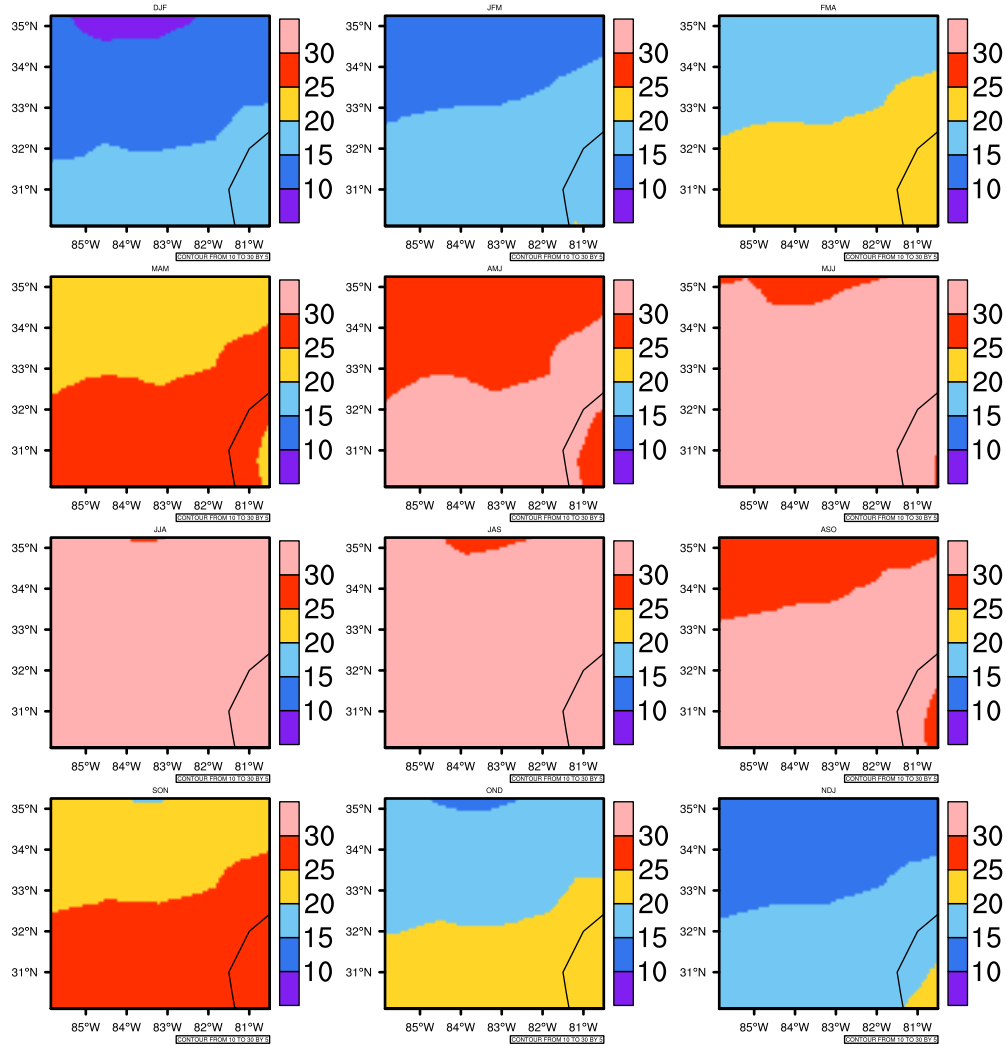

Seasonally tasmax (c) In 2020-2029 MIROC4h RCP45 - Georgia

AgriMetSoft (2020). Climate Maps. Available on: <https://agrimetsoft.com/maps>

Order a new map on <https://agrimetsoft.com/order>