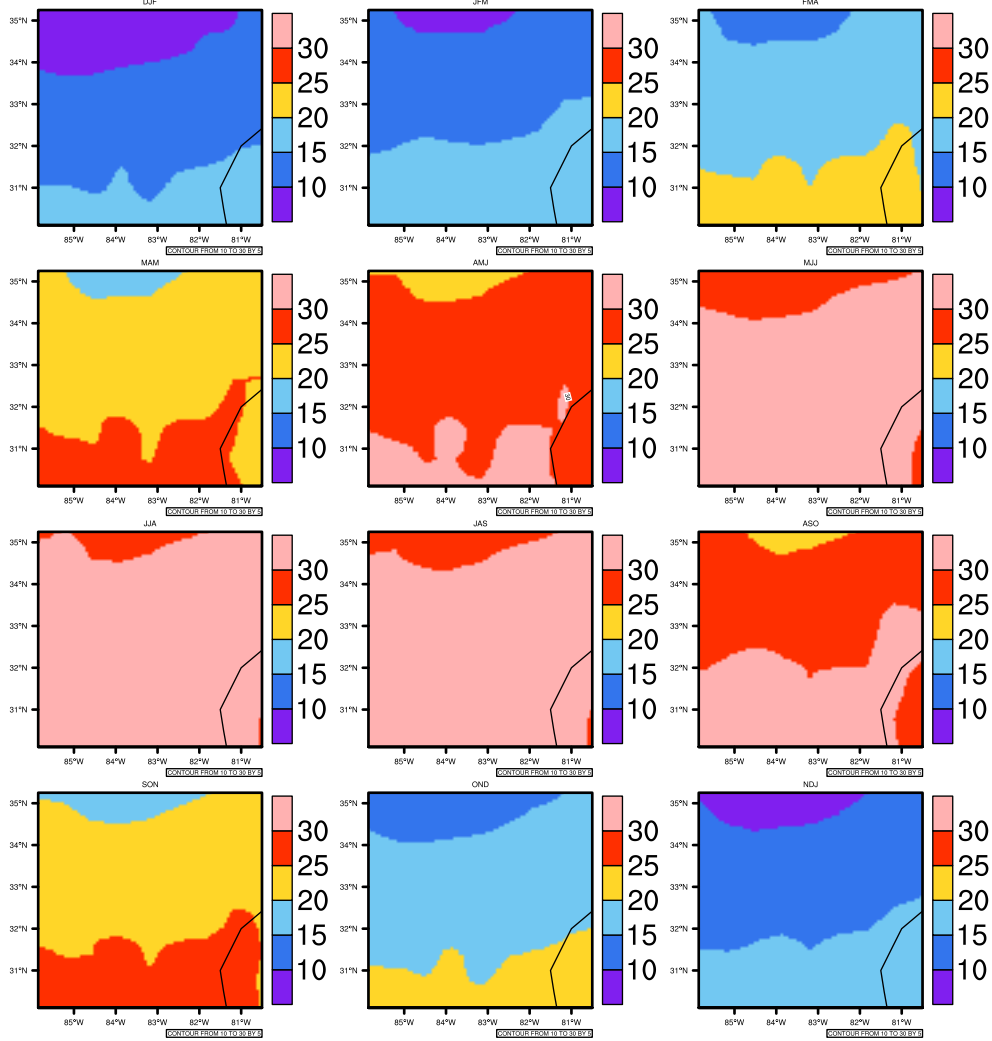

### Seasonally tasmax (c) In 1975-2005 MIROC4h historical - Georgia

AgriMetSoft (2020). Climate Maps. Available on: <https://agrimetsoft.com/maps>

|Order a new map on <https://agrimetsoft.com/order>