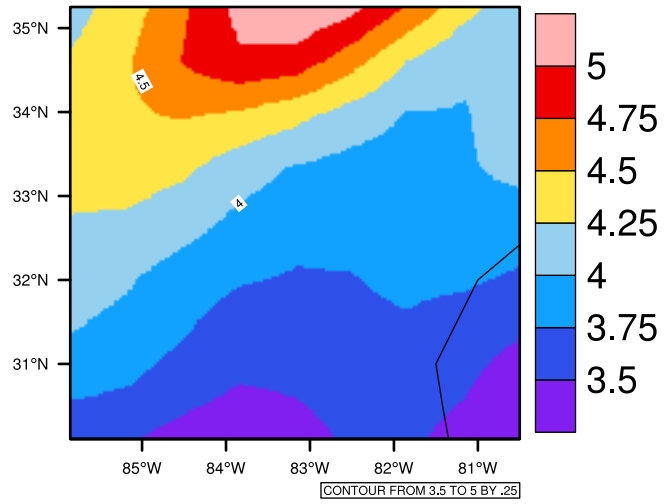

Yearly pr (mm/day) In 1975-2005 MIROC4h historical - Georgia

[You can request maps from any dataset from the AgriMetSoft Team.](#)