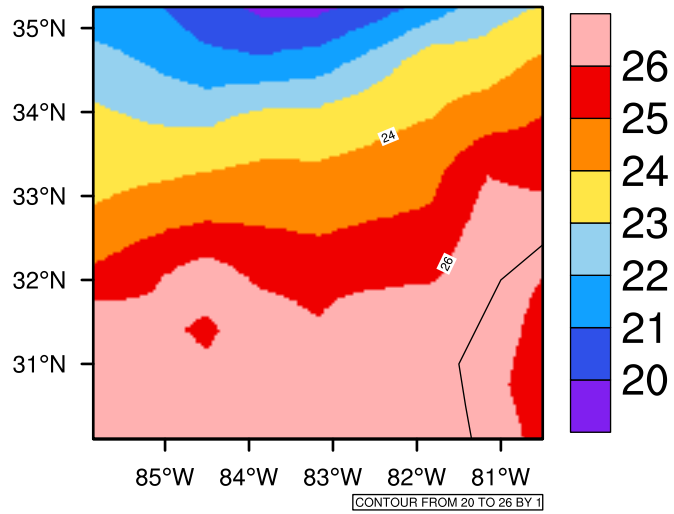

Yearly tasmx (c) In 2020-2029 MIROC4h RCP45 - Georgia

[You can request maps from any dataset from the AgriMetSoft Team.](#)