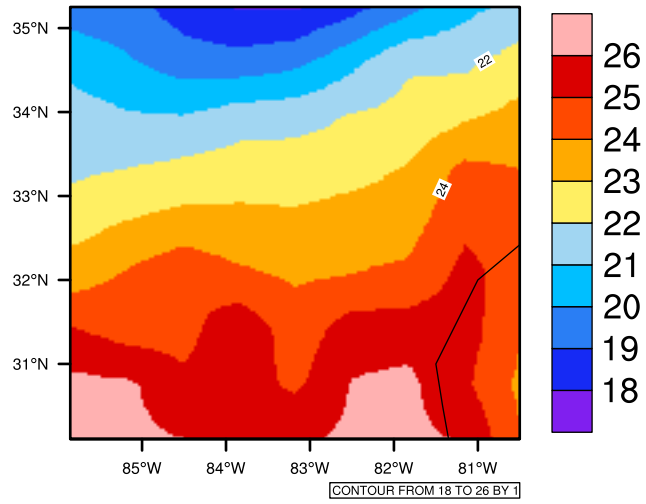

Yearly tasmox (c) In 1975-2005 MIROC4h historical - Georgia

[You can request maps from any dataset from the AgriMetSoft Team.](#)