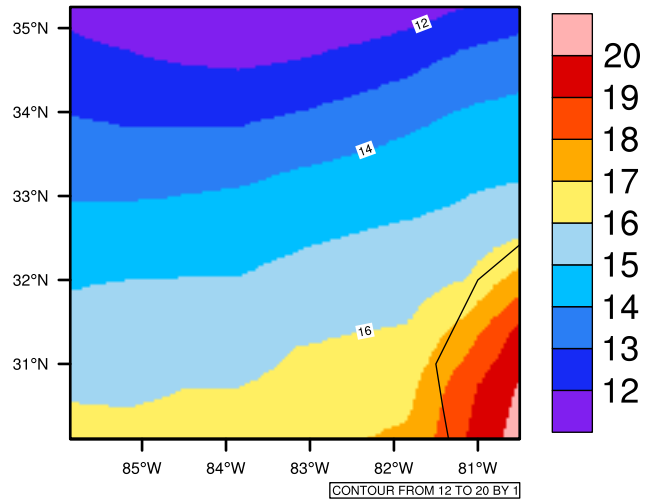

Yearly tasmin (c) In 1975-2005 MfROC4h historical - Georgia

[You can request maps from any dataset from the AgriMetSoft Team.](#)