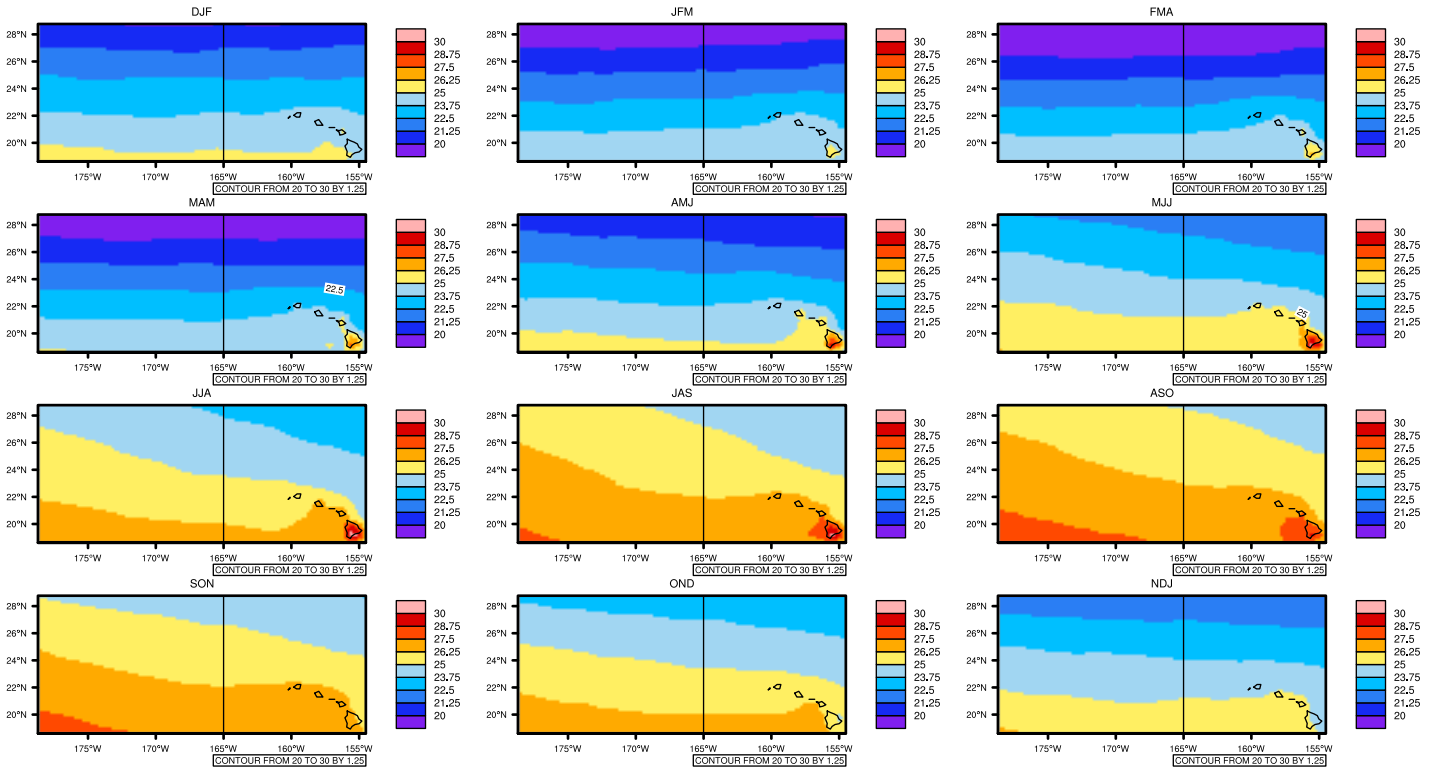

Seasonally tasmx (c) In 2020-2029 MIROC4h RCP45 - Hawaii