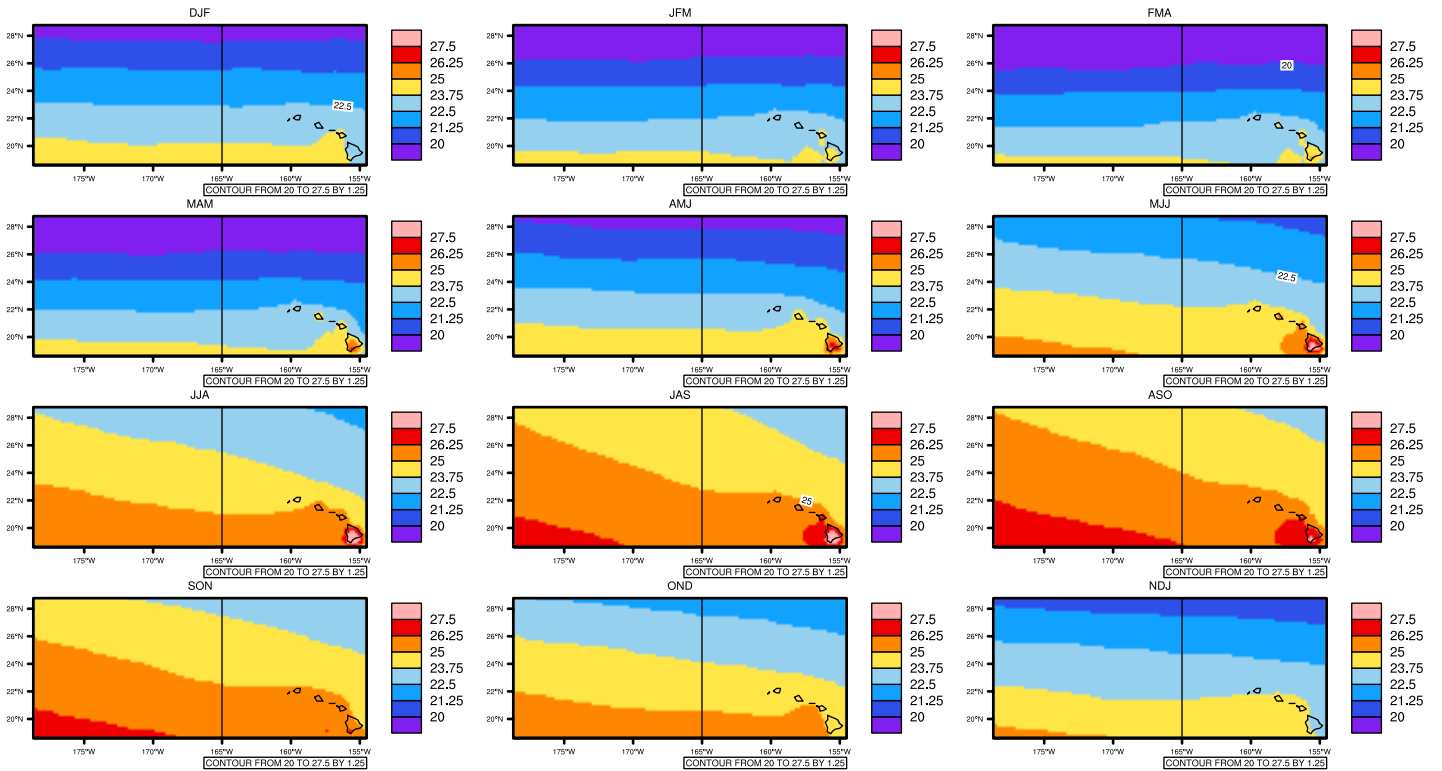

Seasonally tasmax (c) In 1975-2005 MIROC4h historical - Hawaii

[Order a new map on <https://agrimetsoft.com/order>