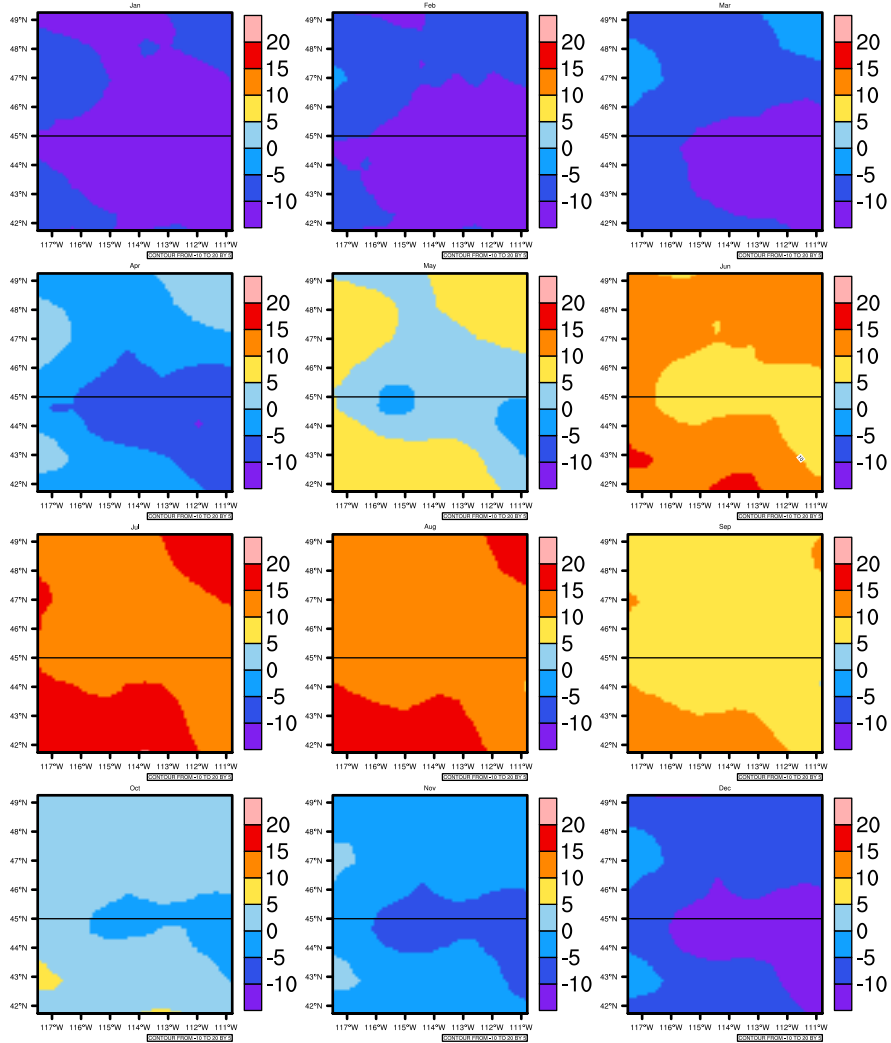

Monthly tasmin (c) In 1975-2005 MIROC4h historical - Idaho

AgriMetSoft (2020). Climate Maps. Available on:
<https://agrimetsoft.com/maps>

[Order a new map on <https://agrimetsoft.com/order>