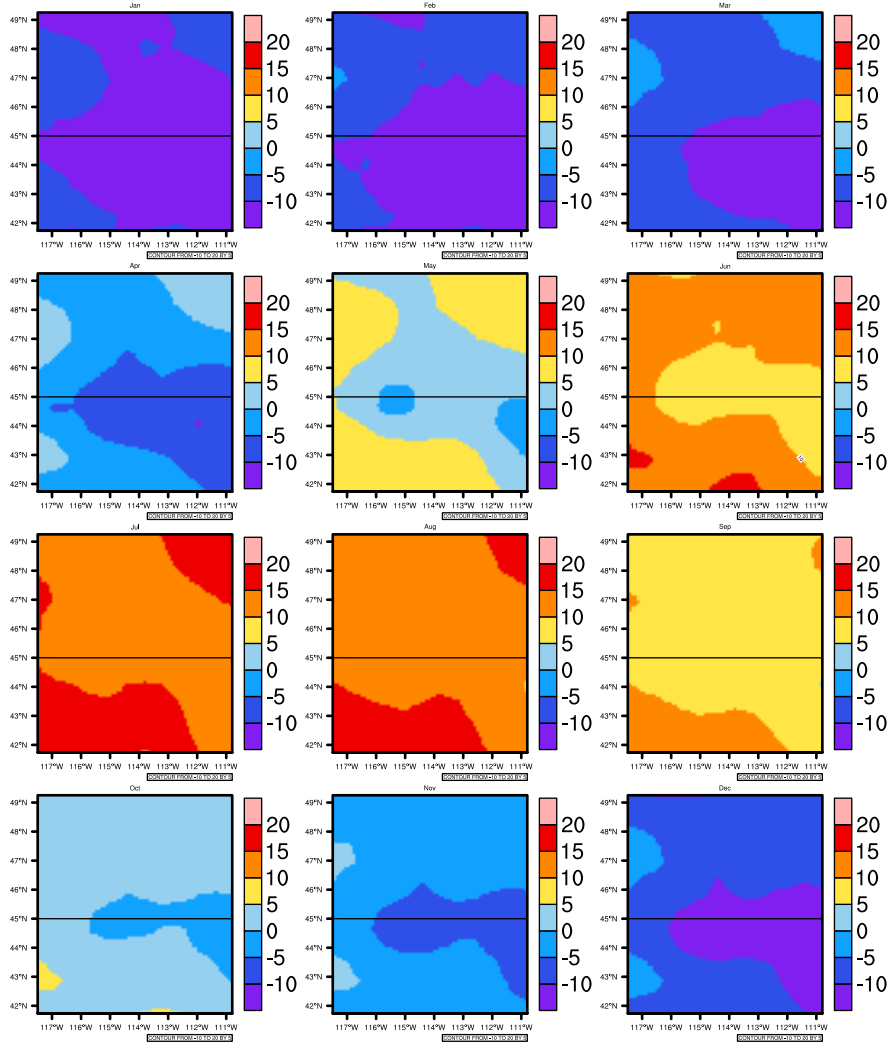

Monthly tasmin (c) In 1975-2005 MIROC4h historical - Idaho

AgriMetSoft (2020). Climate Maps. Available on:
<https://agrimetsoft.com/maps>

Order a new map on <https://agrimetsoft.com/order>

[You can request maps from any dataset from the AgriMetSoft Team.](#)