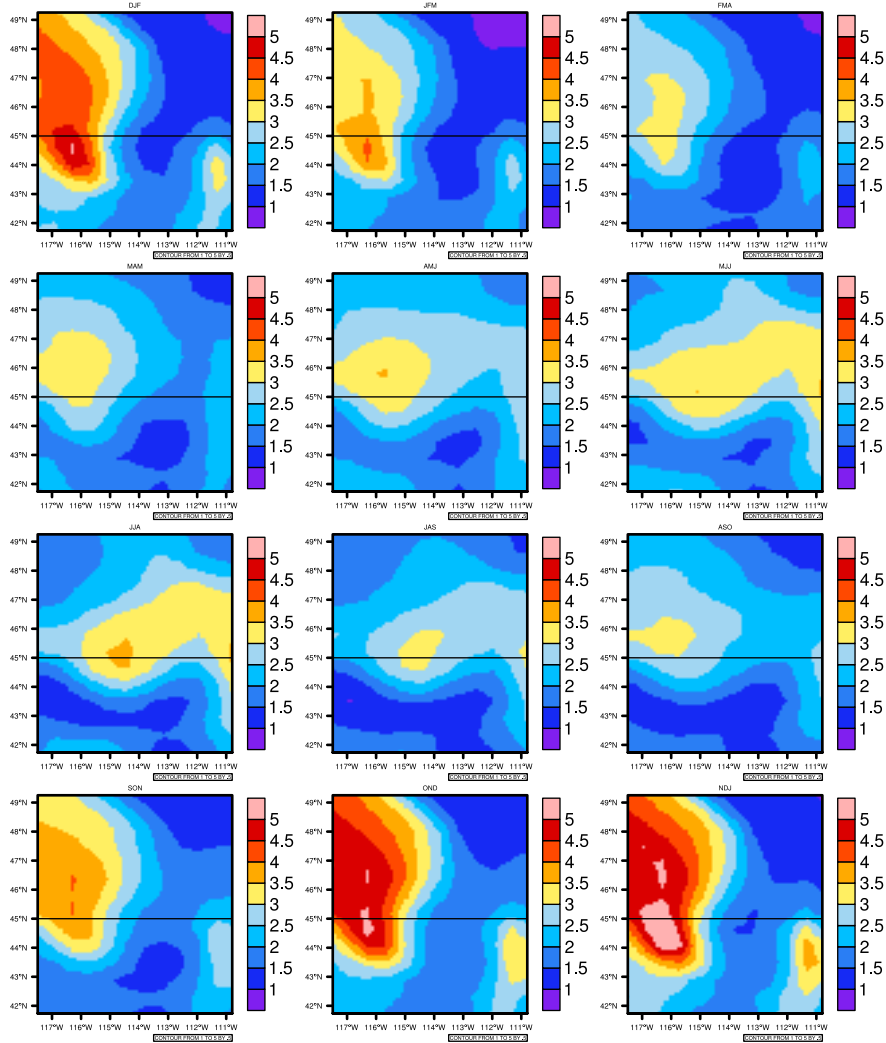

Seasonally pr (mm/day) In 1975-2005 MIROC4h historical - Idaho

AgriMetSoft (2020). Climate Maps. Available on:
<https://agrimetsoft.com/maps>

Order a new map on <https://agrimetsoft.com/order>

[You can request maps from any dataset from the AgriMetSoft Team.](#)