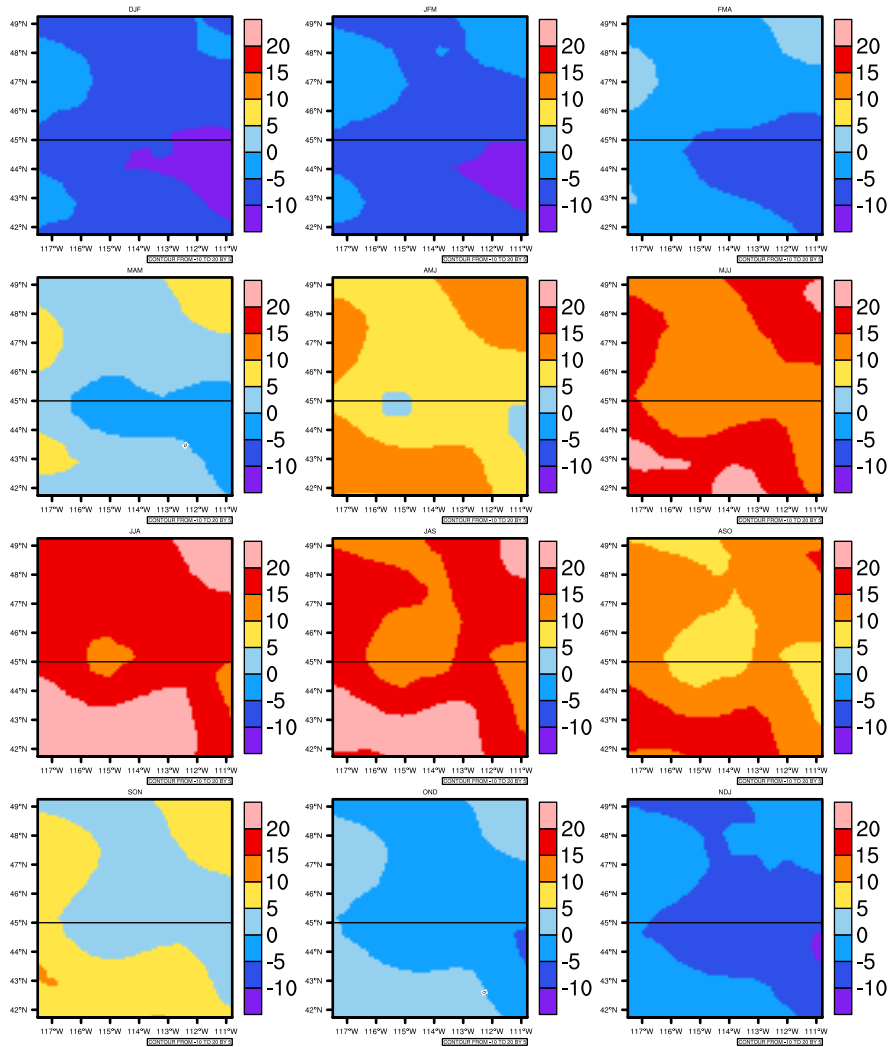

Seasonally tas (c) In 1975-2005 MIROC4h historical - Idaho

AgriMetSoft (2020). Climate Maps. Available on:
<https://agrimetsoft.com/maps>

Order a new map on <https://agrimetsoft.com/order>

[You can request maps from any dataset from the AgriMetSoft Team.](#)