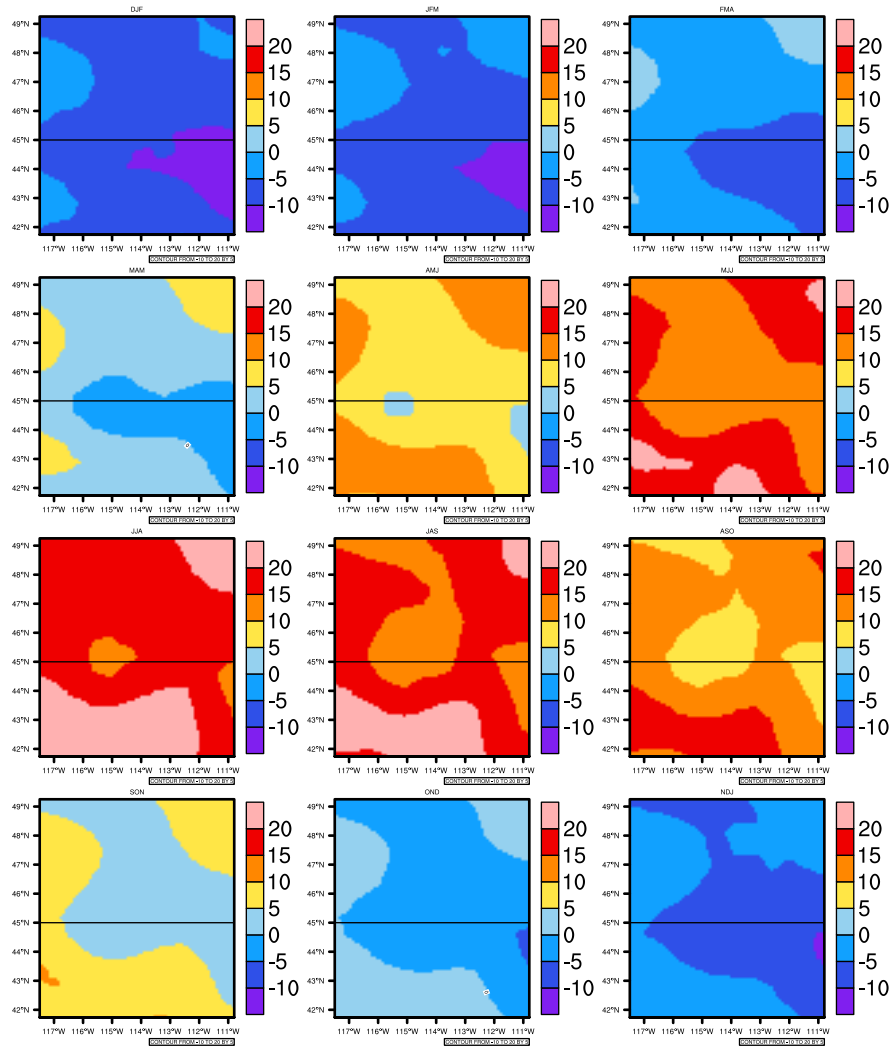

### Seasonally tas (c) In 1975-2005 MIROC4h historical - Idaho

AgriMetSoft (2020). Climate Maps. Available on:  
<https://agrimetsoft.com/maps>

Order a new map on <https://agrimetsoft.com/order>