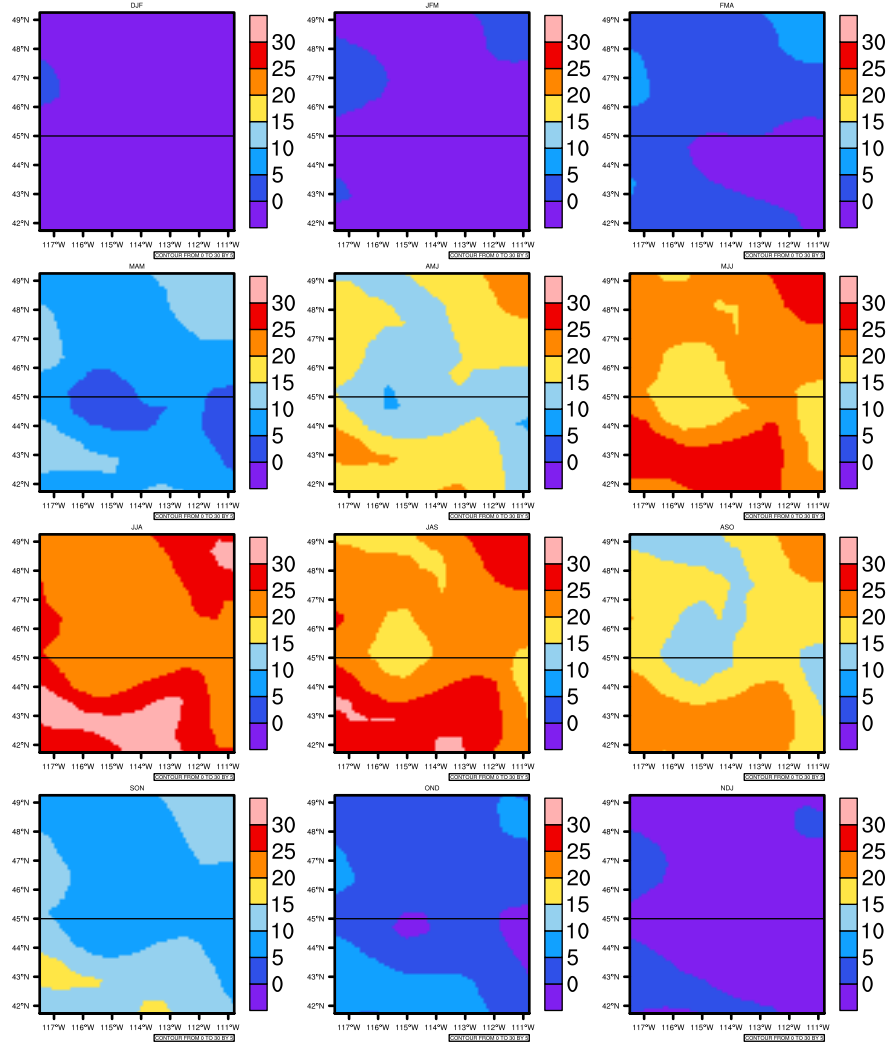

Seasonally tasmx (c) In 1975-2005 MIROC4h historical - Idaho

AgriMetSoft (2020). Climate Maps. Available on:
<https://agrimetsoft.com/maps>

Order a new map on <https://agrimetsoft.com/order>