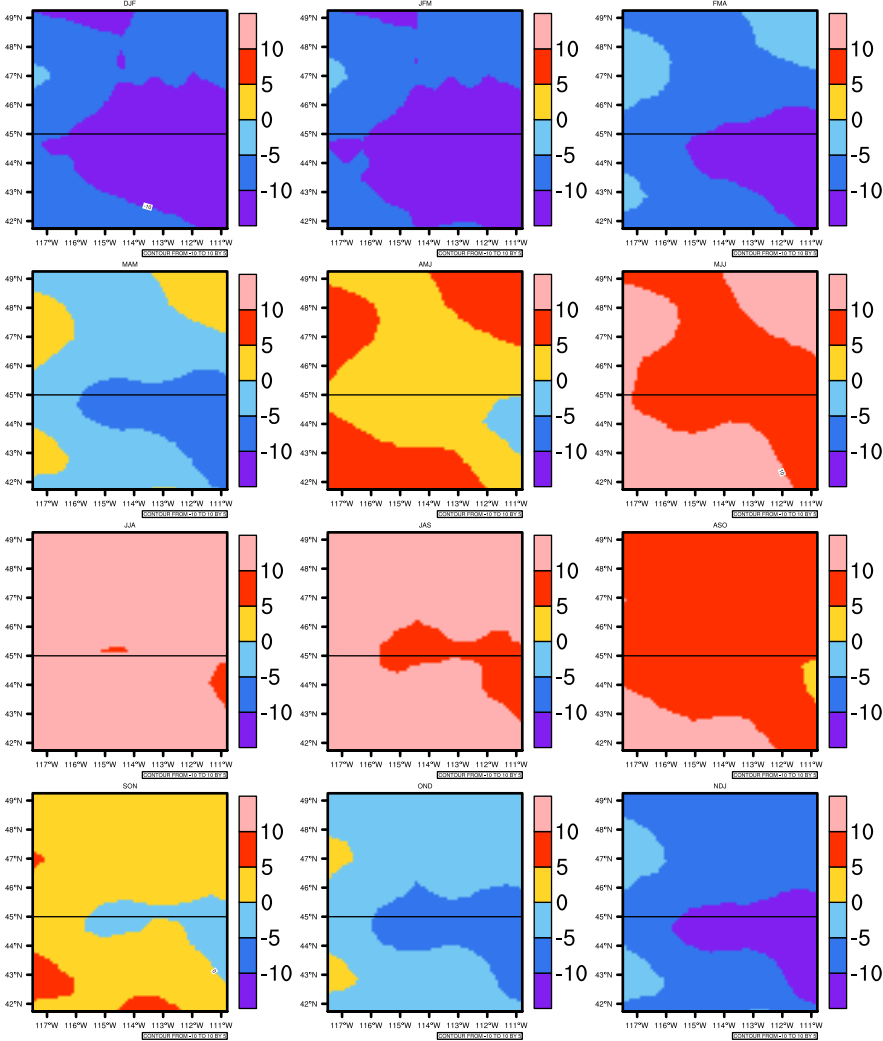

Seasonally tasmin (c) In 1975-2005 MIROC4h historical - Idaho

AgriMetSoft (2020). Climate Maps. Available on:
<https://agrimetsoft.com/maps>

Order a new map on <https://agrimetsoft.com/order>