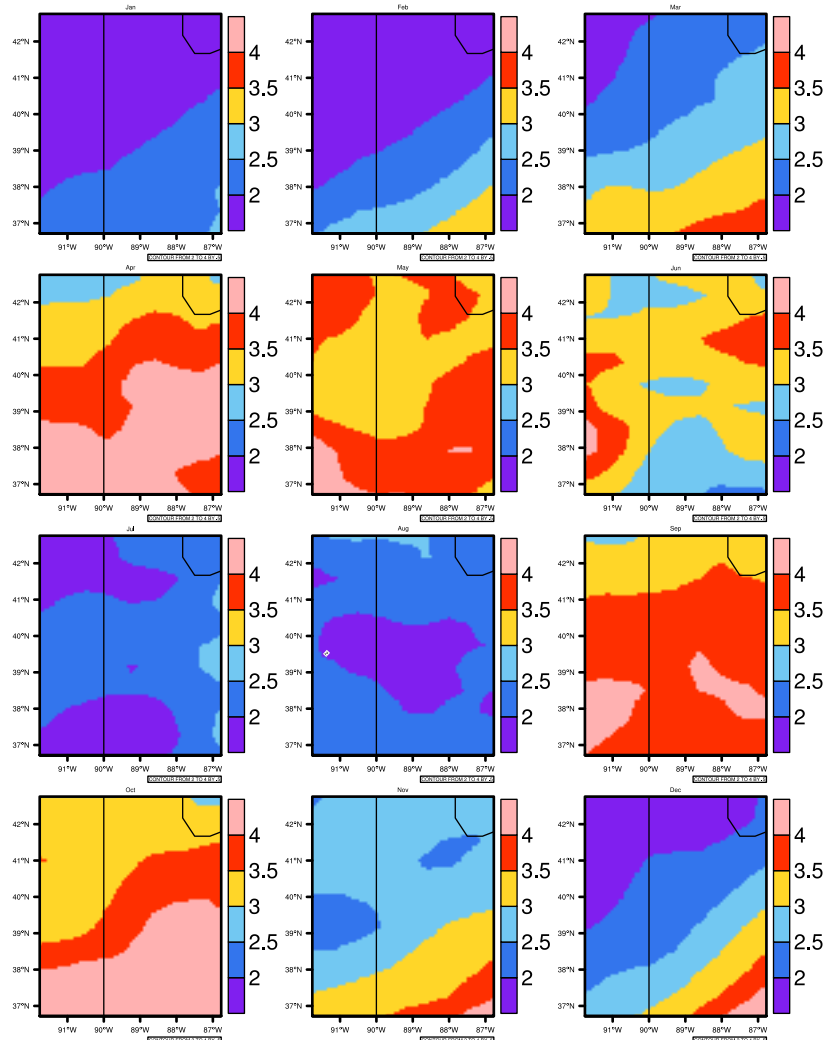

## Monthly pr (mm/day) In 1975-2005 MIROC4h historical - Illinois

AgriMetSoft (2020). Climate Maps. Available on:  
<https://agrimetsoft.com/maps>

|Order a new map on <https://agrimetsoft.com/order>