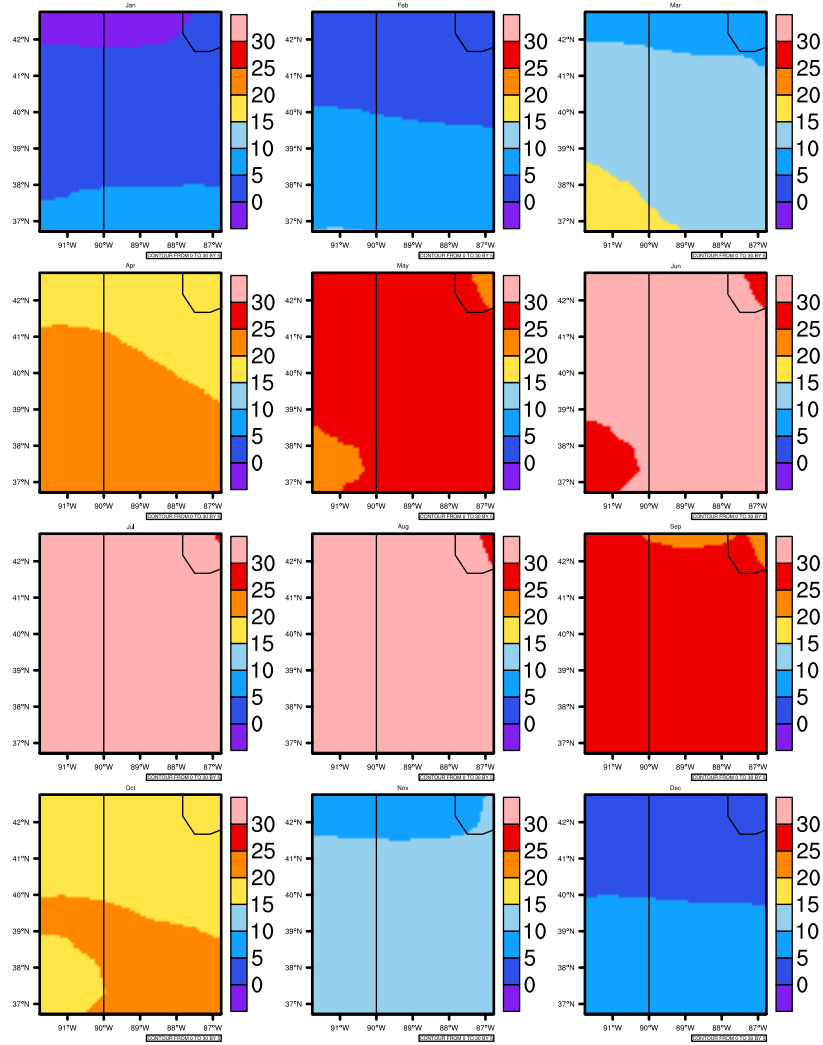

Monthly tasmax (c) In 1975-2005 MIROC4h historical - Illinois

AgriMetSoft (2020). Climate Maps. Available on:
<https://agrimetsoft.com/maps>

|Order a new map on <https://agrimetsoft.com/order>

[You can request maps from any dataset from the AgriMetSoft Team.](#)