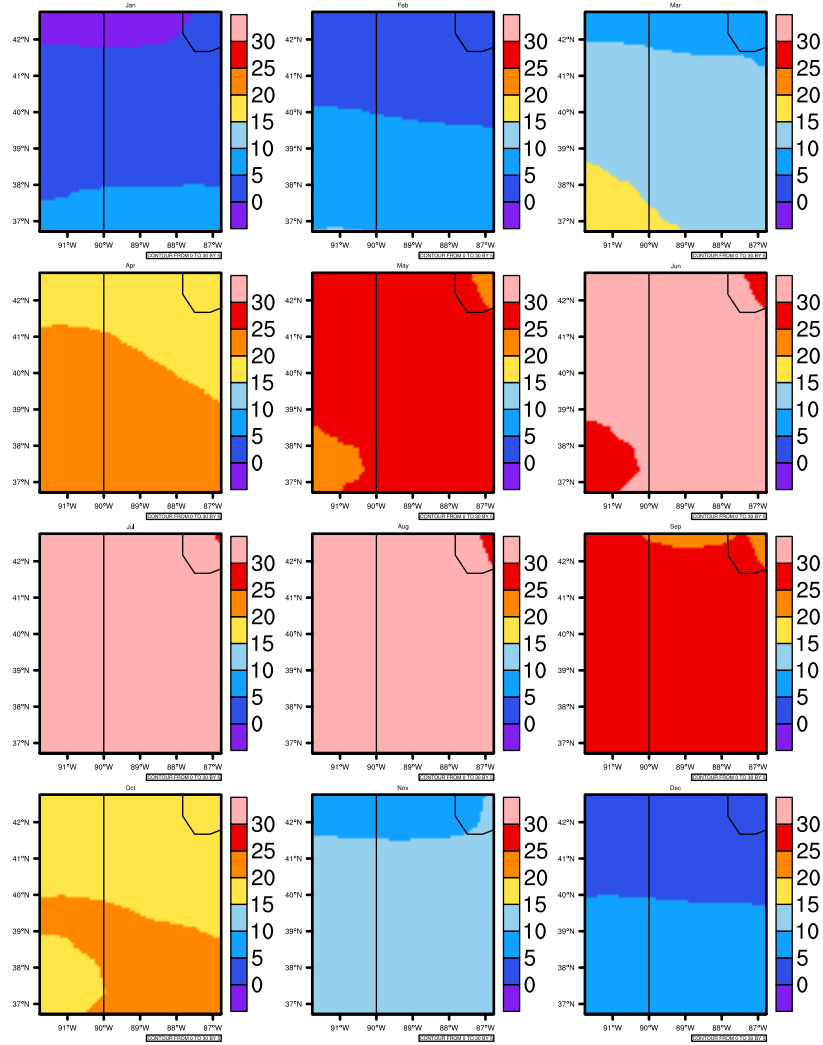

Monthly tasmax (c) In 1975-2005 MIROC4h historical - Illinois

AgriMetSoft (2020). Climate Maps. Available on:
<https://agrimetsoft.com/maps>

|Order a new map on <https://agrimetsoft.com/order>