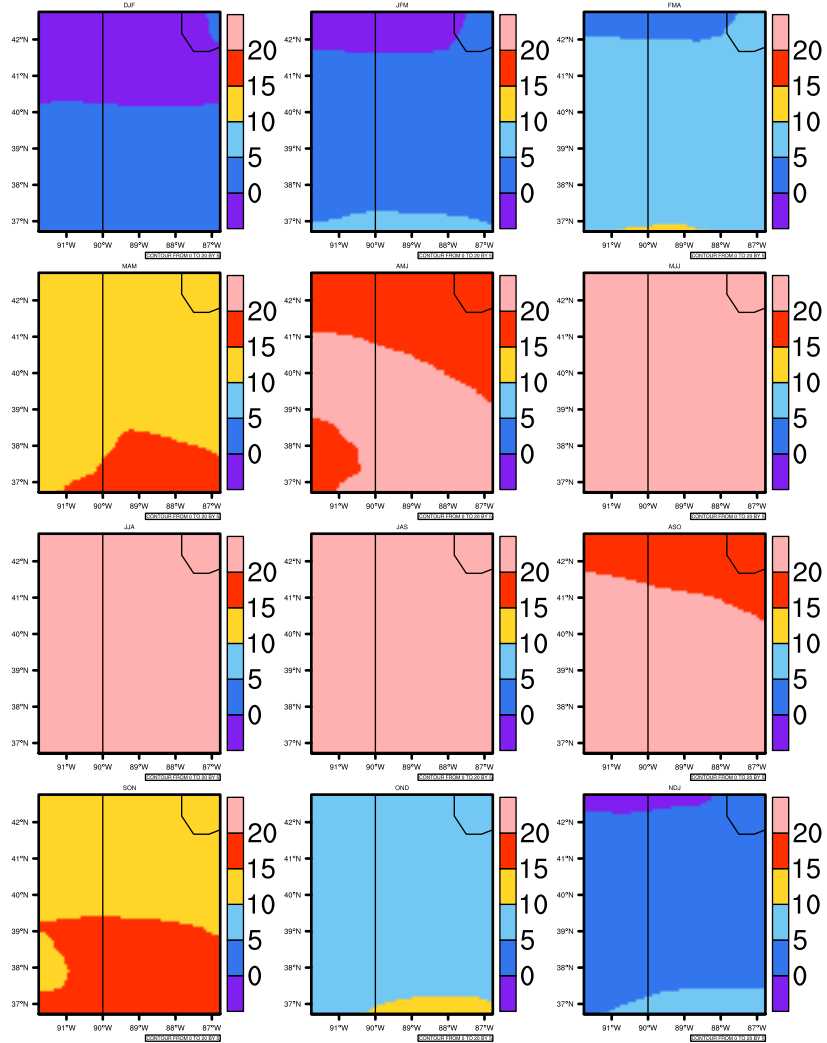

### Seasonally tas (c) In 1975-2005 MIROC4h historical - Illinois

AgriMetSoft (2020). Climate Maps. Available on:  
<https://agrimetsoft.com/maps>

|Order a new map on <https://agrimetsoft.com/order>