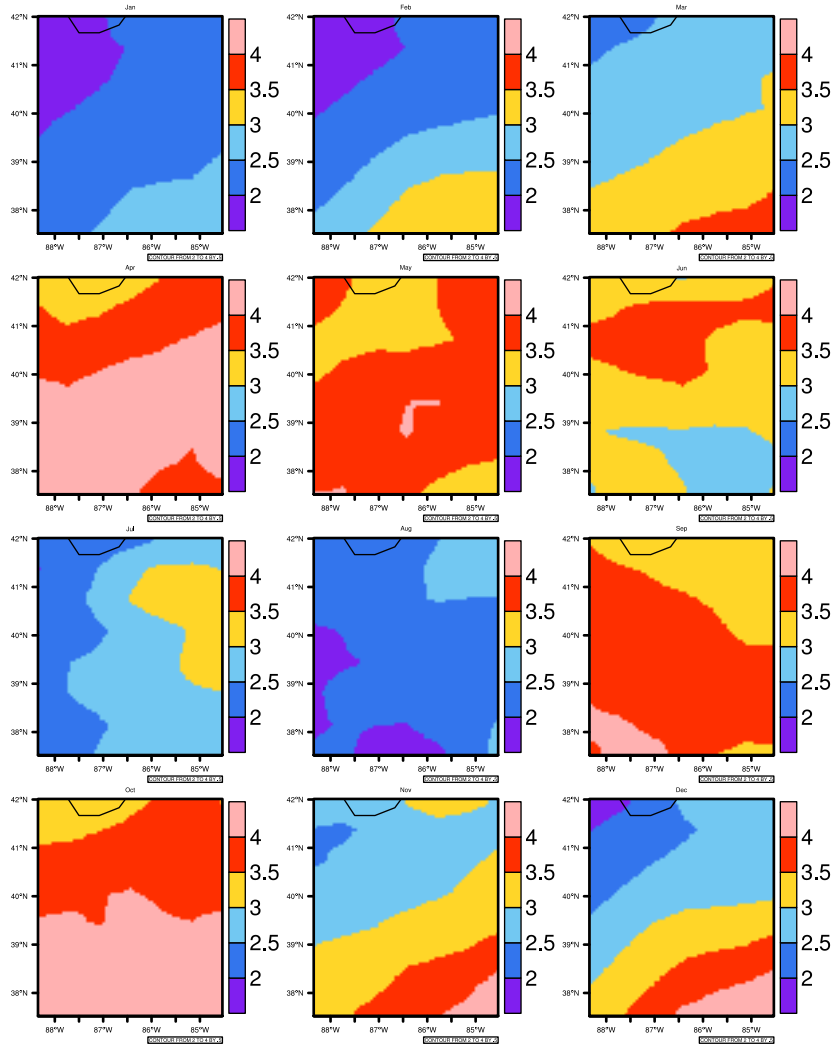

Monthly pr (mm/day) In 1975-2005 MIROC4h historical - Indiana

AgriMetSoft (2020). Climate Maps. Available on:
<https://agrimetsoft.com/maps>

|Order a new map on <https://agrimetsoft.com/order>

[You can request maps from any dataset from the AgriMetSoft Team.](#)