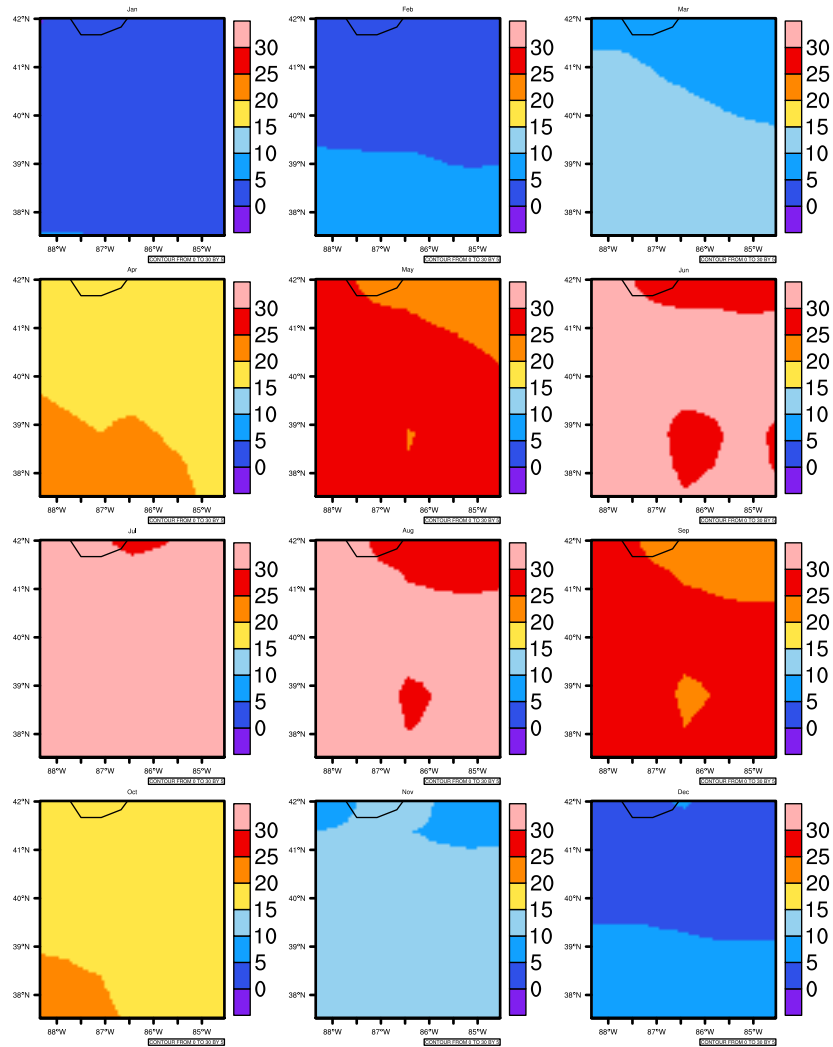

Monthly tasmx (c) In 1975-2005 MIROC4h historical - Indiana

AgriMetSoft (2020). Climate Maps. Available on:
<https://agrimetsoft.com/maps>

Order a new map on <https://agrimetsoft.com/order>