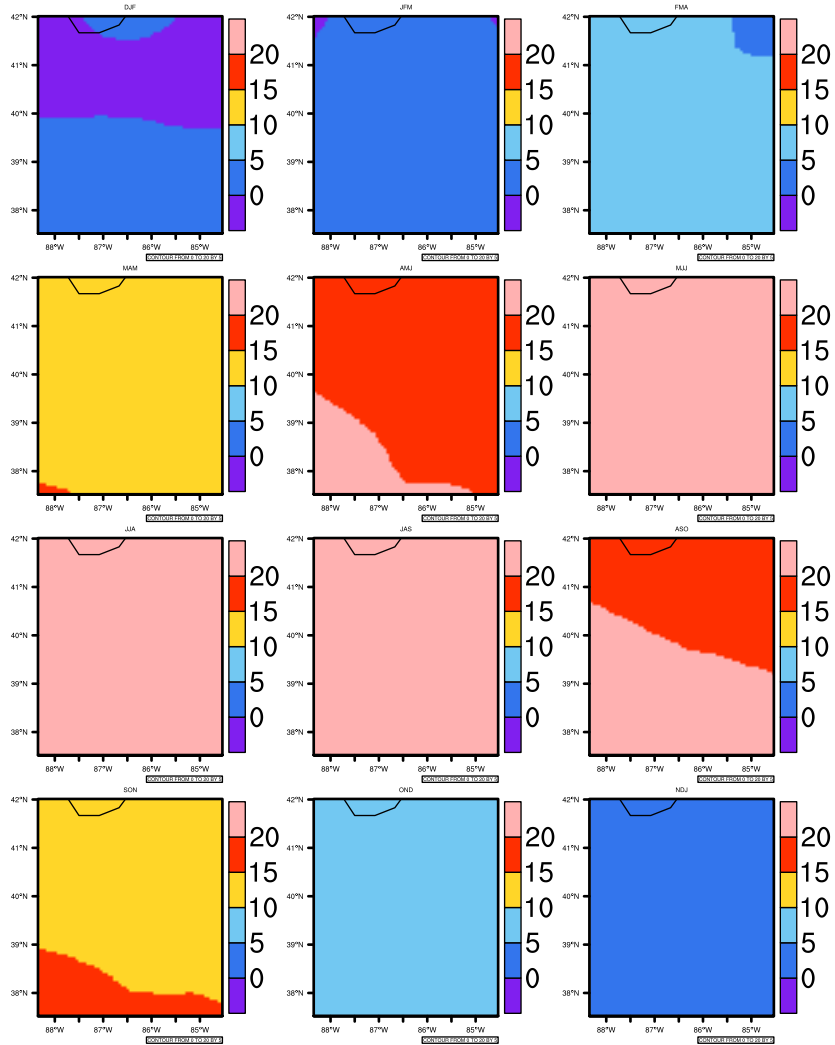

Seasonally tas (c) In 1975-2005 MIROC4h historical - Indiana

AgriMetSoft (2020). Climate Maps. Available on:
<https://agrimetsoft.com/maps>

Order a new map on <https://agrimetsoft.com/order>

[You can request maps from any dataset from the AgriMetSoft Team.](#)