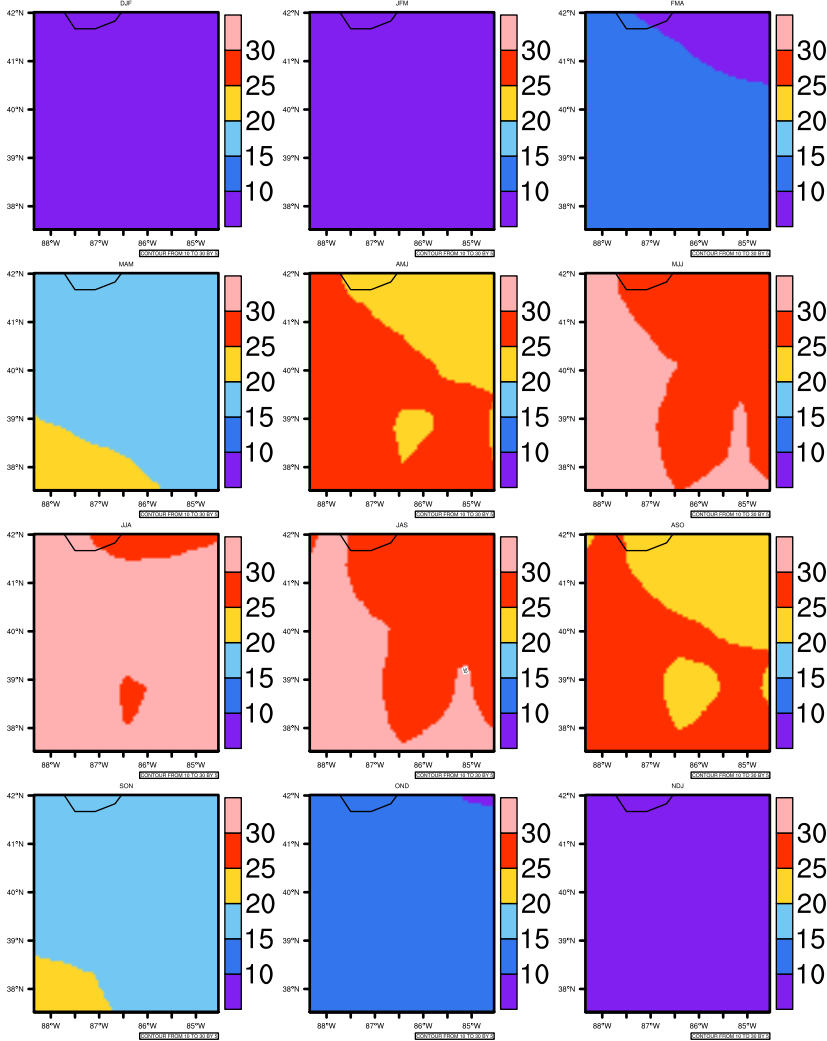

Seasonally tasmax (c) In 1975-2005 MIROC4h historical - Indiana

AgriMetSoft (2020). Climate Maps. Available on: <https://agrimetsoft.com/maps>

Order a new map on <https://agrimetsoft.com/order>