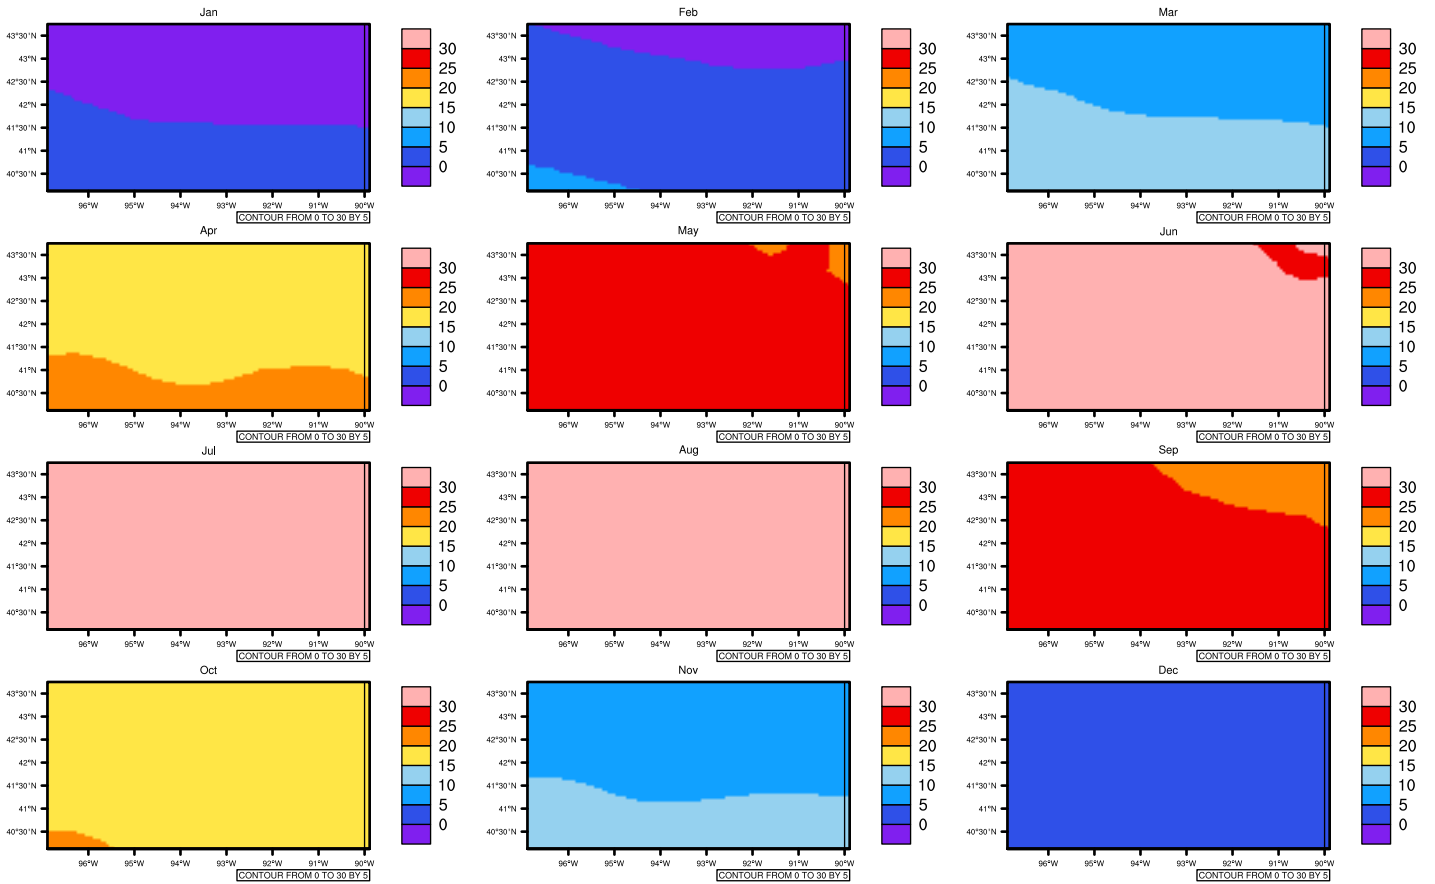

Monthly tasmx (c) In 1975-2005 MIROC4h historical - Iowa

AgriMetSoft (2020). Climate Maps. Available on:
<https://agrimetsoft.com/maps>