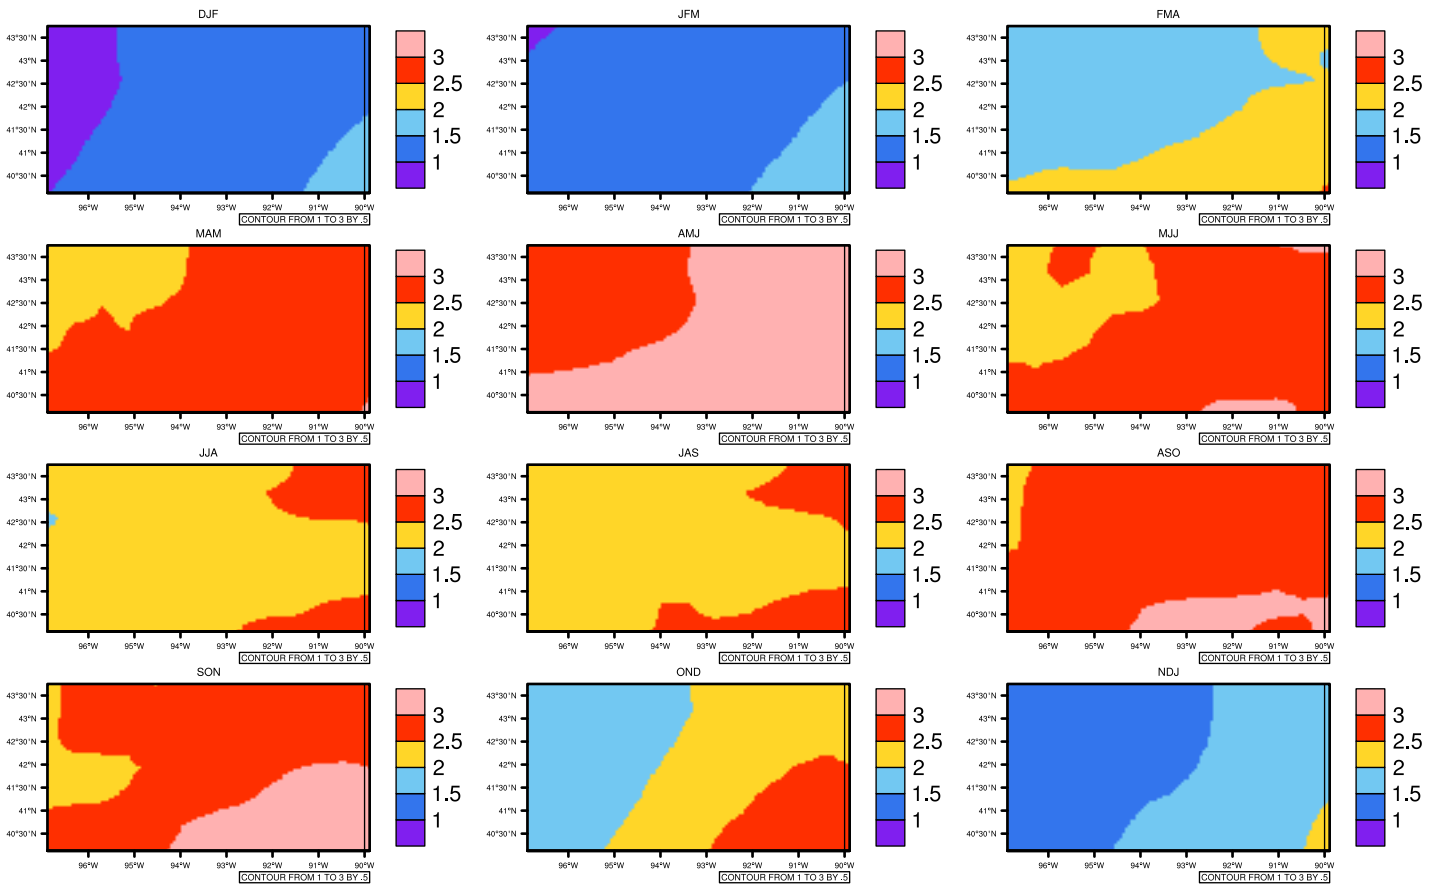

Seasonally pr (mm/day) In 1975-2005 MIROC4h historical - Iowa

AgriMetSoft (2020), Climate Maps. Available on:
<https://agrimetsoft.com/maps>

[Order a new map on <https://agrimetsoft.com/order>