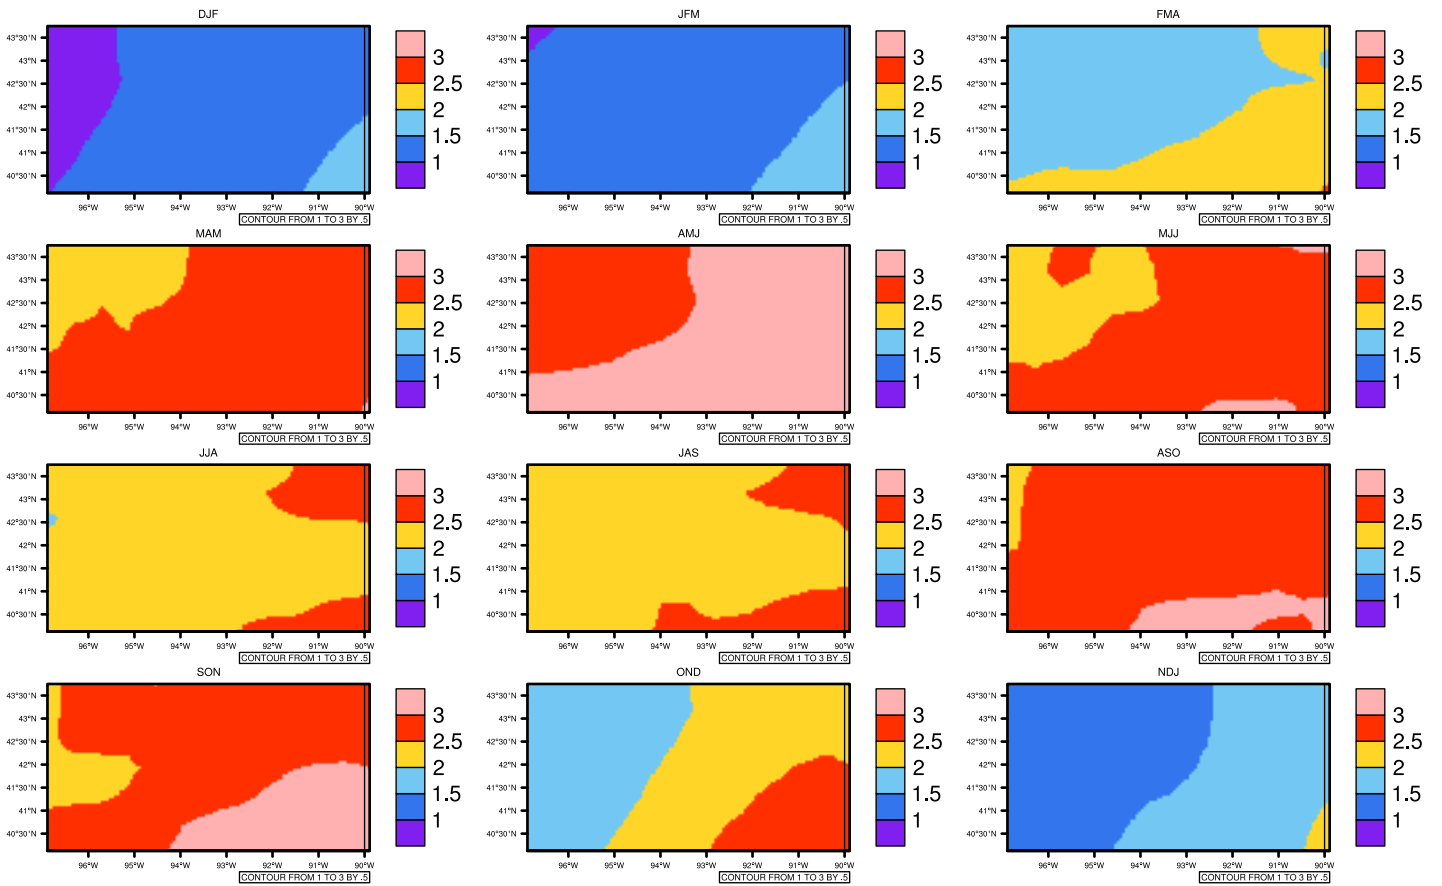

Seasonally pr (mm/day) In 1975-2005 MIROC4h historical - Iowa

AgriMetSoft (2020). Climate Maps. Available on:
<https://agrimetsoft.com/maps>

[Order a new map on <https://agrimetsoft.com/order>

[You can request maps from any dataset from the AgriMetSoft Team.](#)