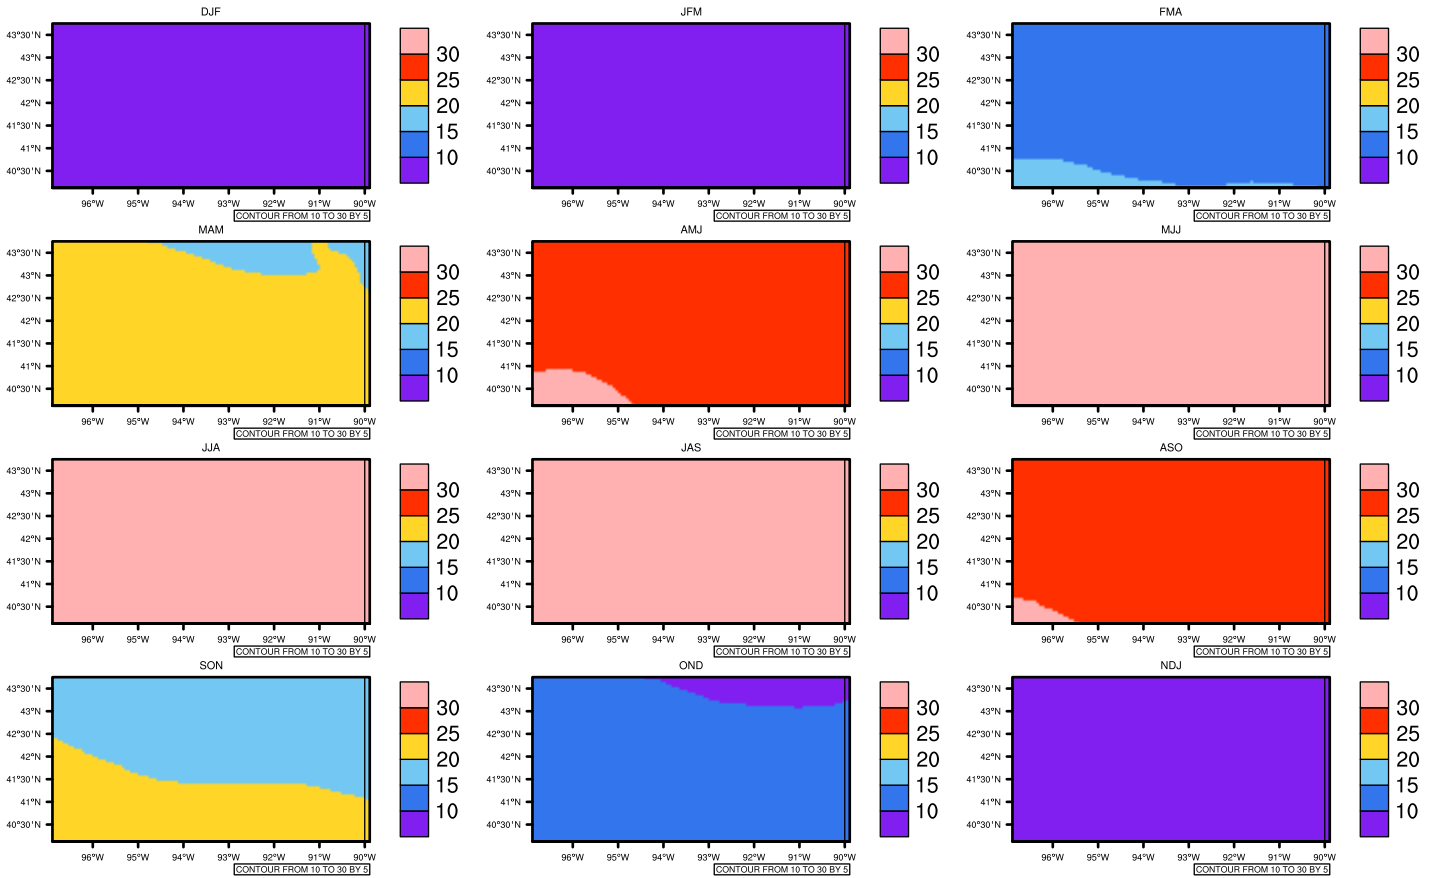

Seasonally tasmax (c) In 2020-2029 MIROC4h RCP45 - Iowa