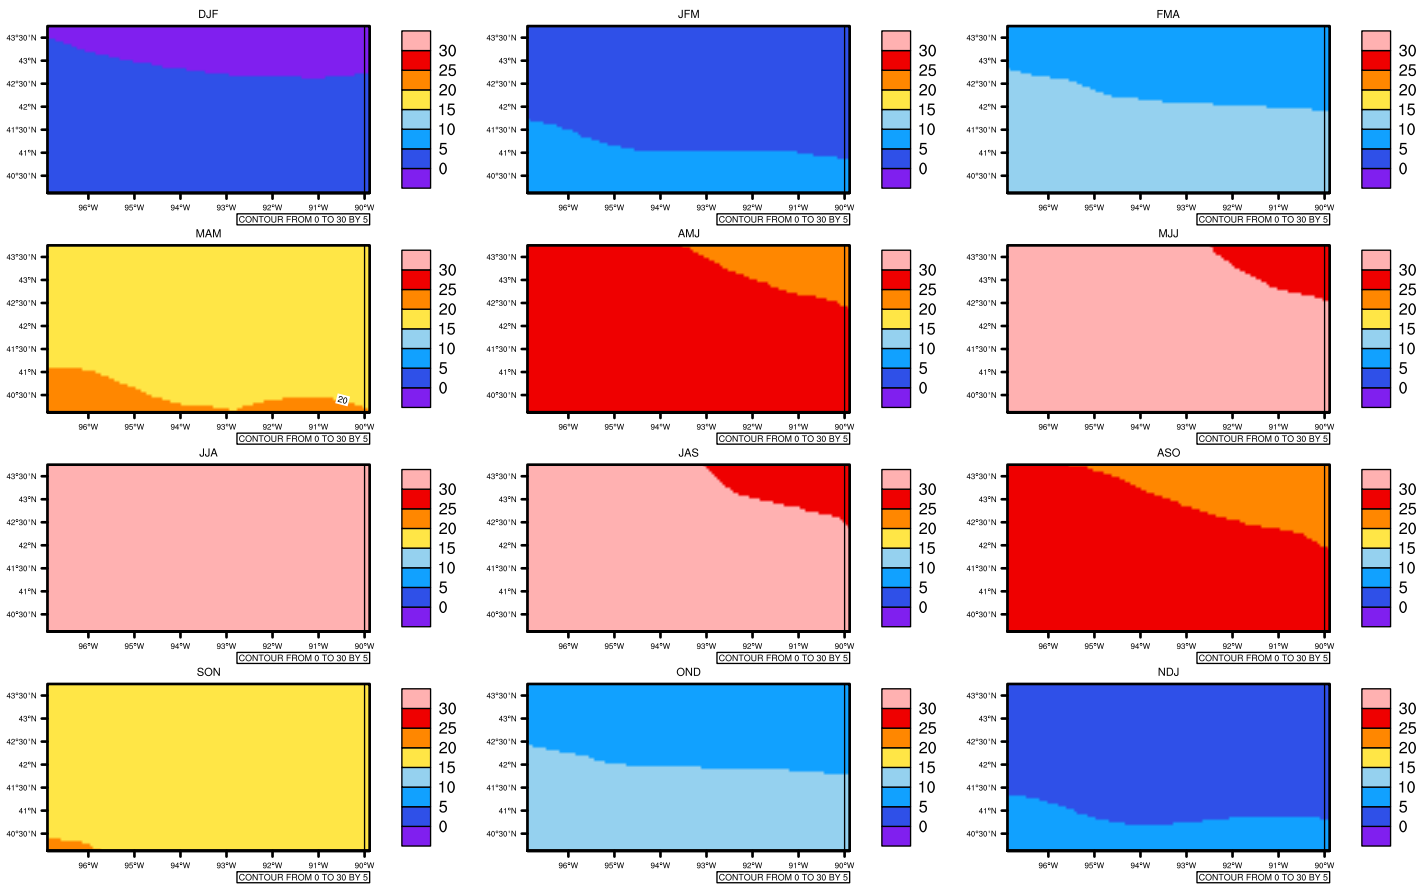

Seasonally tasmx (c) In 1975-2005 MIROC4h historical - Iowa