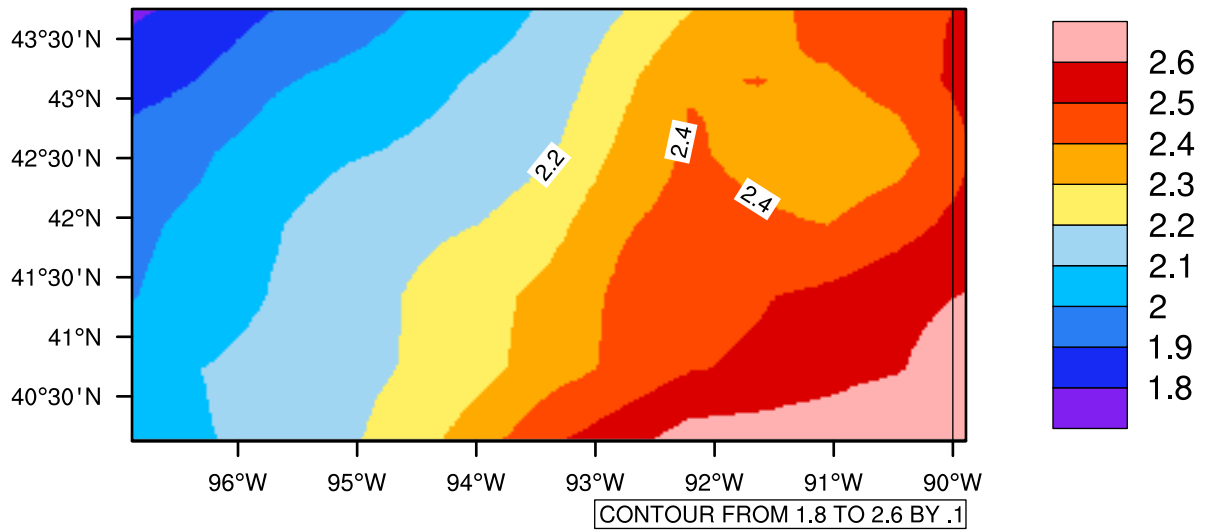

Yearly pr (mm/day) In 2020-2029 MIROC4h RCP45 - Iowa

[You can request maps from any dataset from the AgriMetSoft Team.](#)