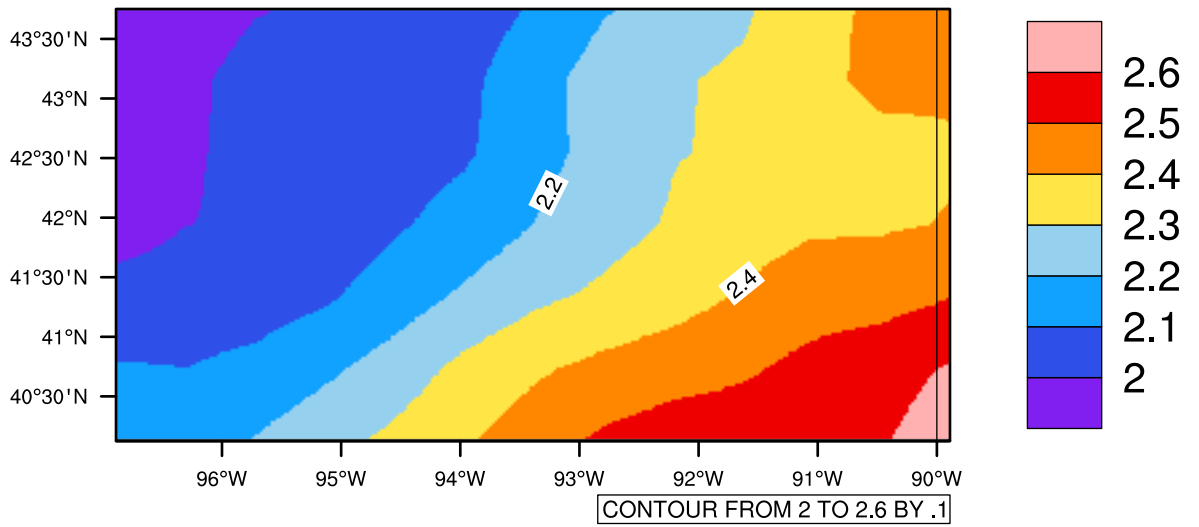

Yearly pr (mm/day) In 1975-2005 MIROC4h historical - Iowa

[You can request maps from any dataset from the AgriMetSoft Team.](#)