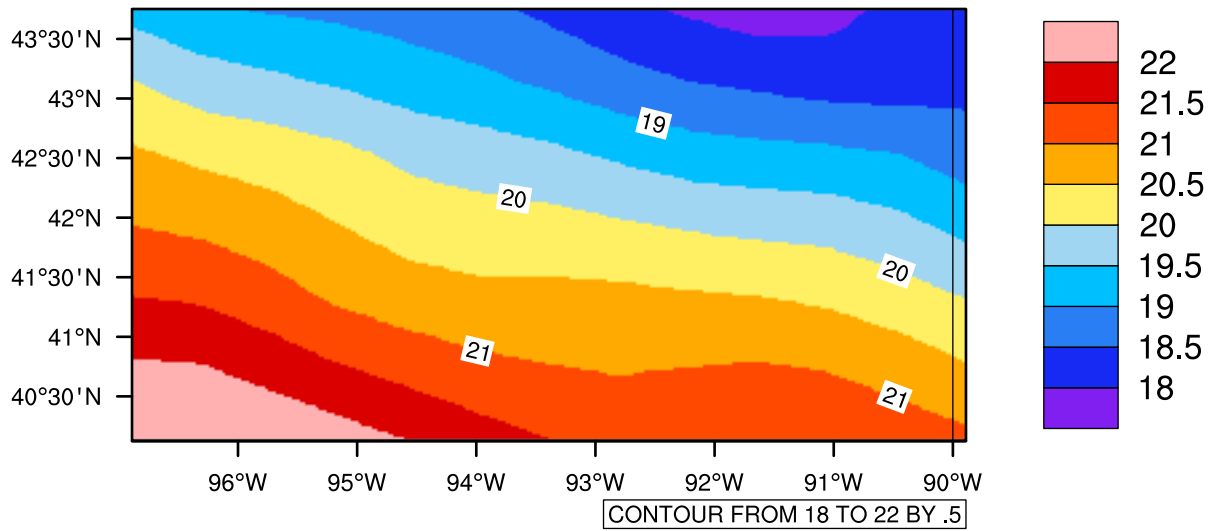

Yearly tasmax (c) In 2020-2029 MIROC4h RCP45 - Iowa

[You can request maps from any dataset from the AgriMetSoft Team.](#)