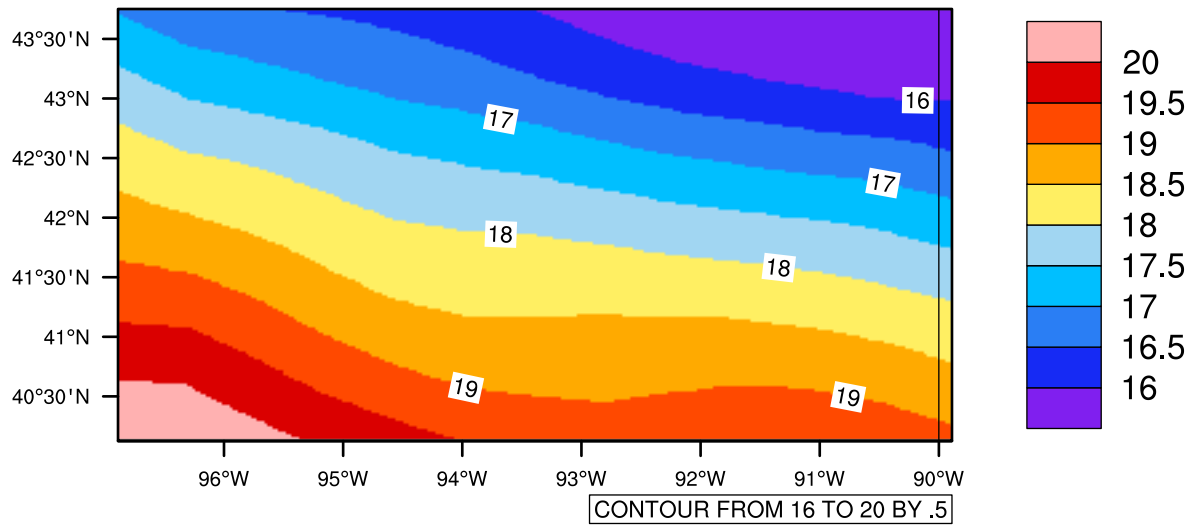

Yearly tasmax (c) In 1975-2005 MIROC4h historical - Iowa

[You can request maps from any dataset from the AgriMetSoft Team.](#)