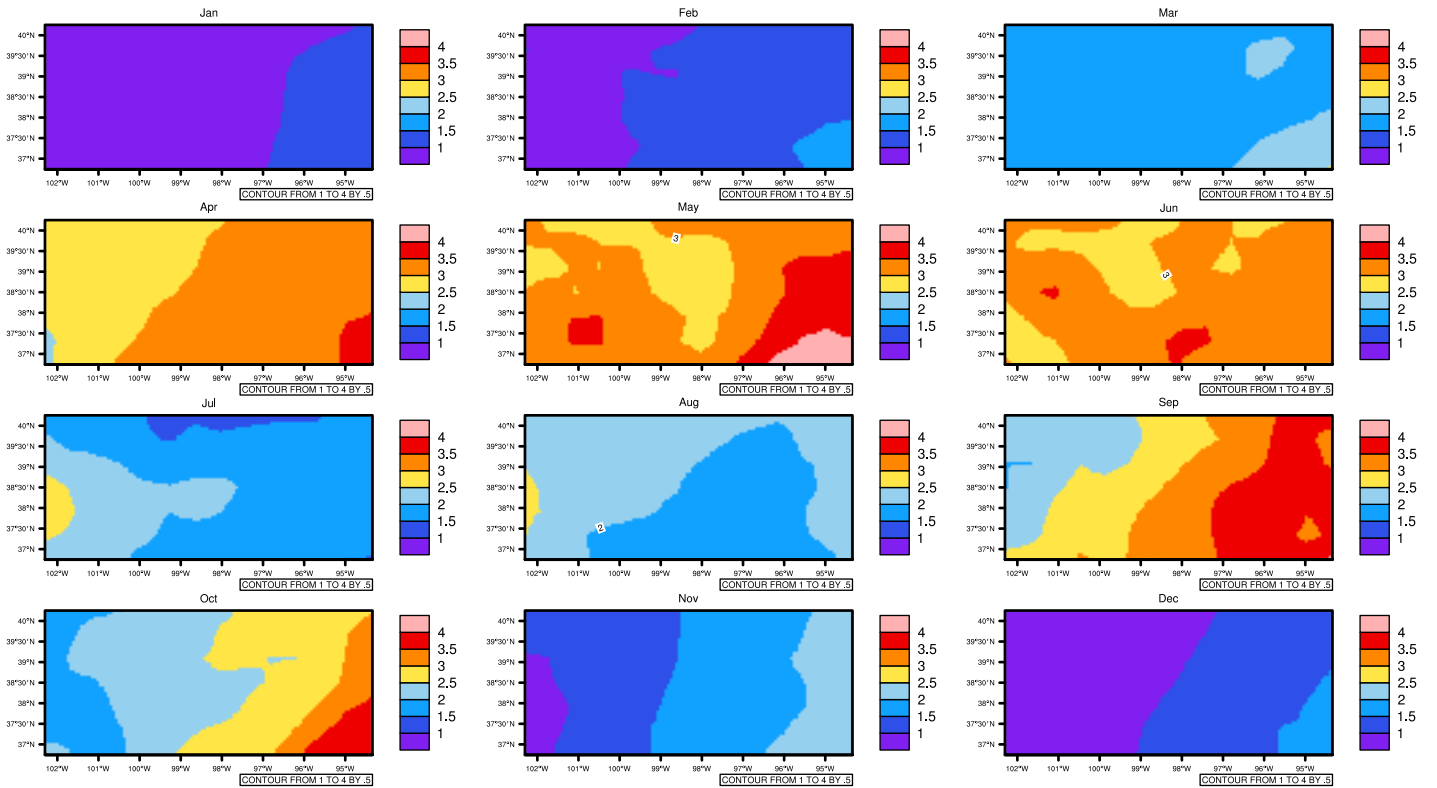

Monthly pr (mm/day) In 1975-2005 MIROC4h historical - Kansas