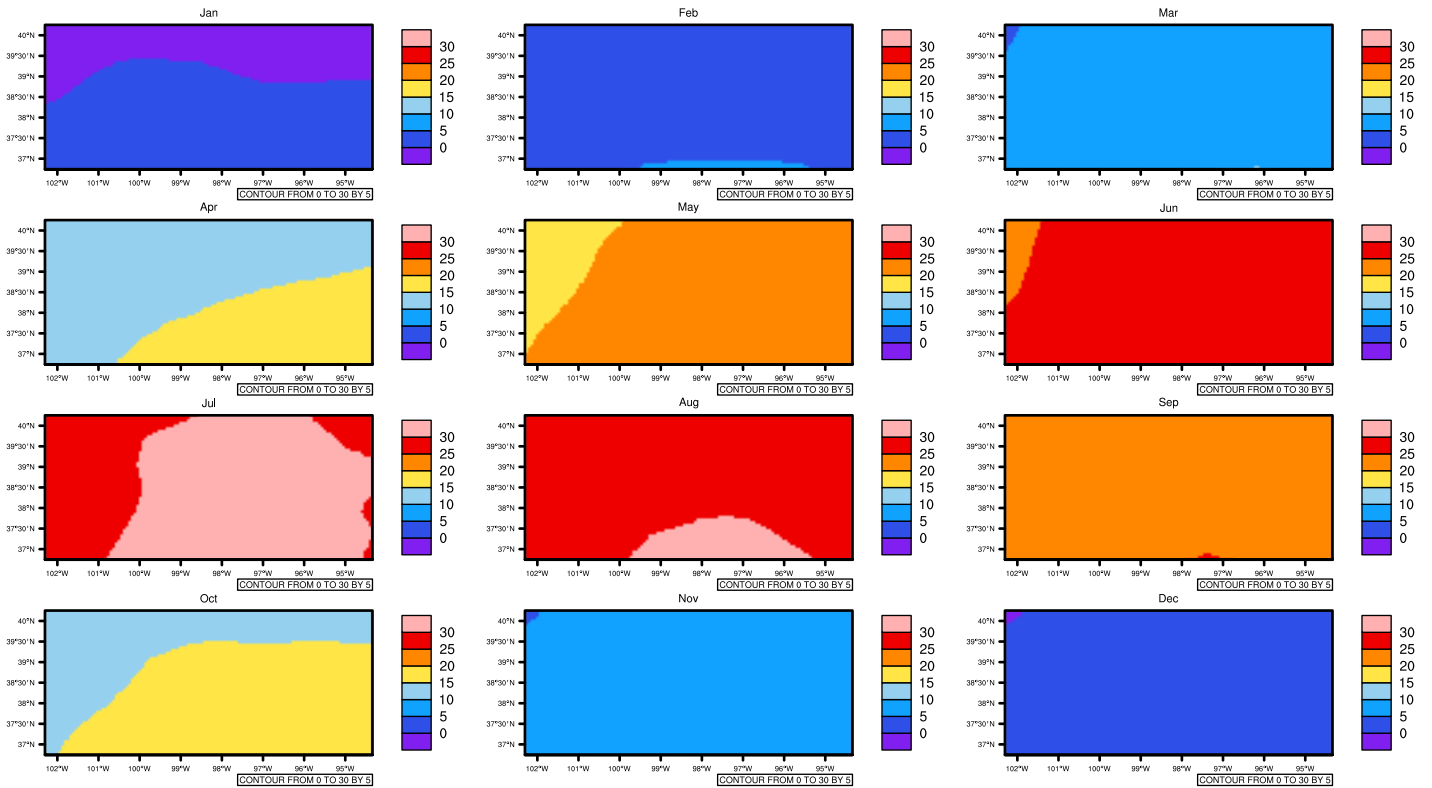

Monthly tas (c) In 1975-2005 MIROC4h historical - Kansas

[Order a new map on <https://agrimetsoft.com/order>