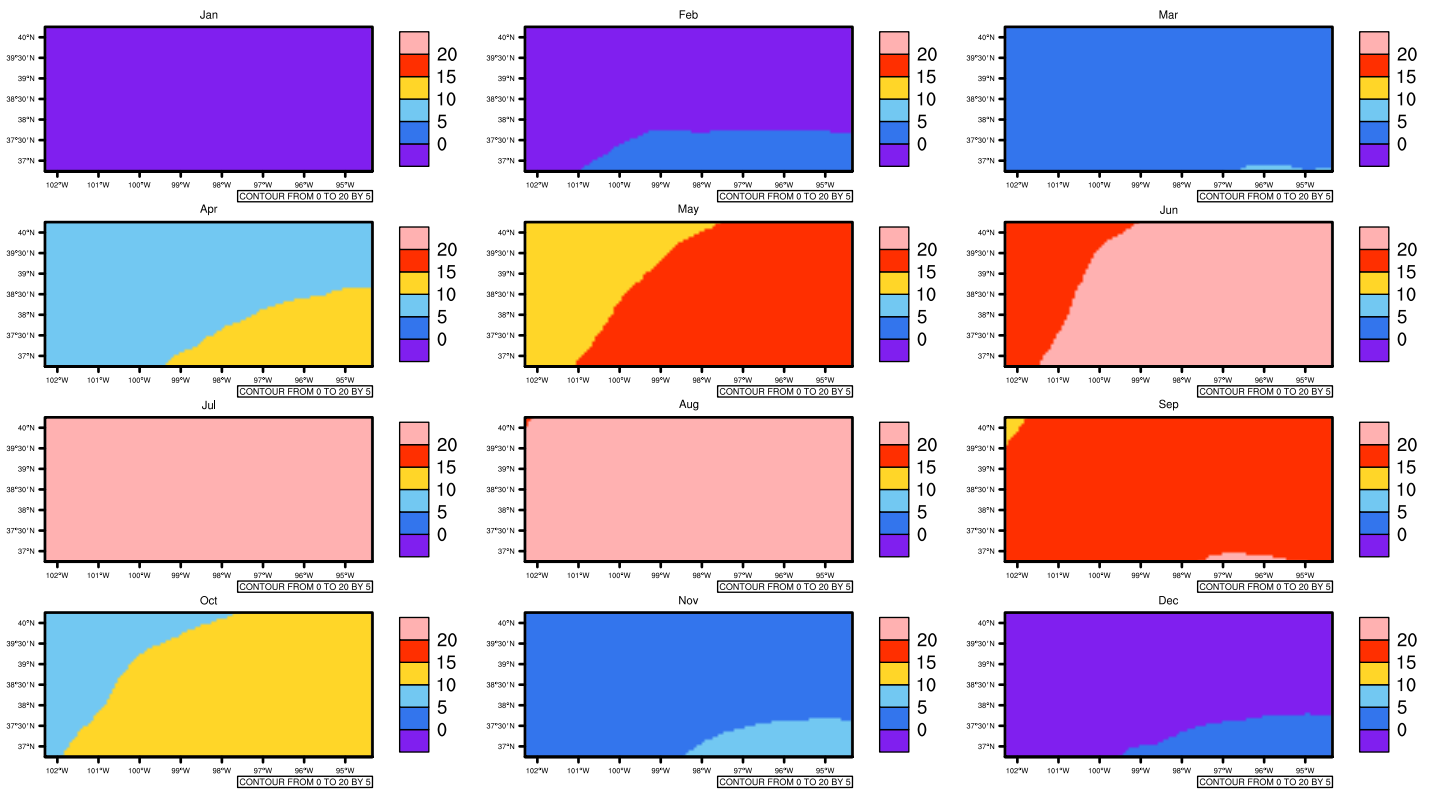

Monthly tasmin (c) In 1975-2005 MIROC4h historical - Kansas