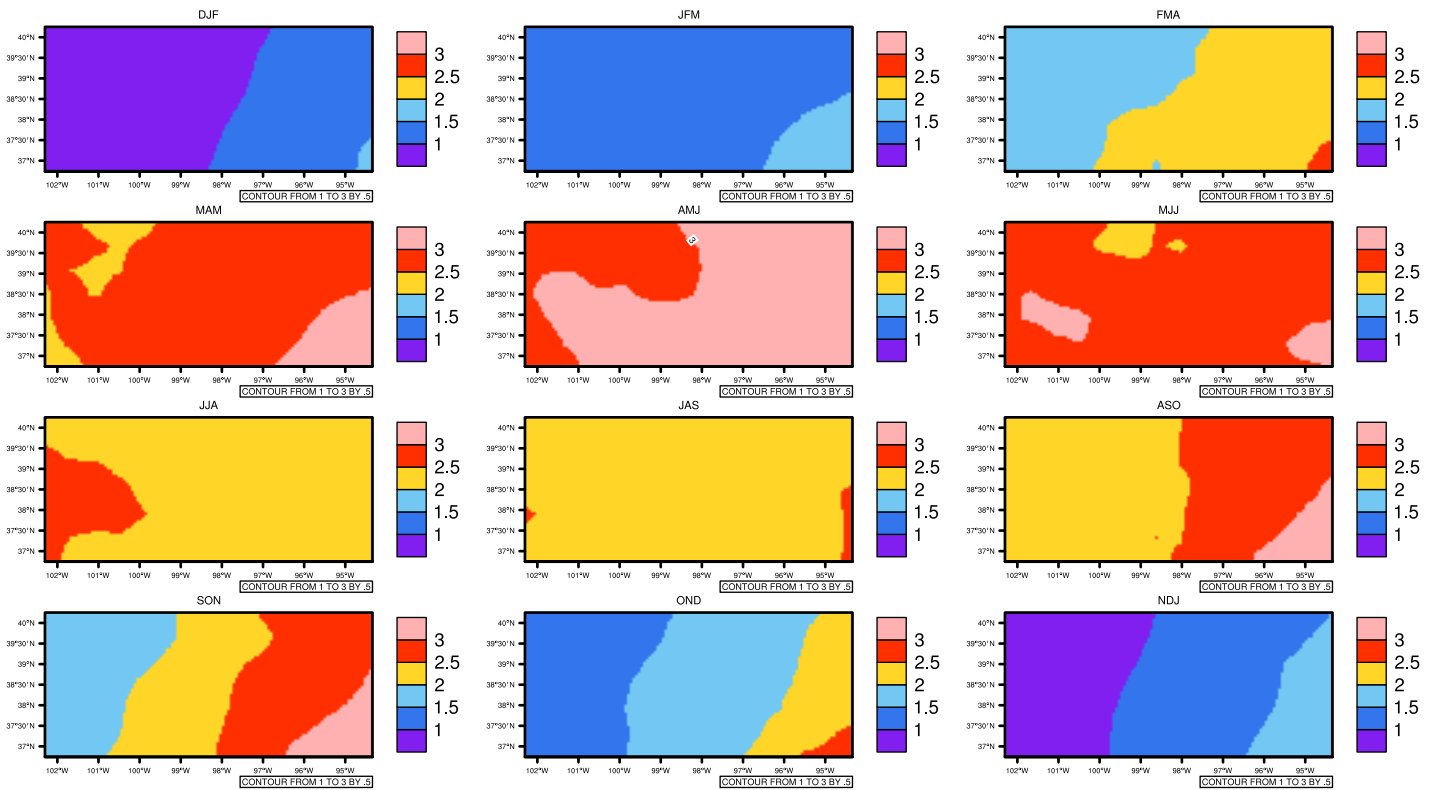

Seasonally pr (mm/day) In 1975-2005 MIROC4h historical - Kansas