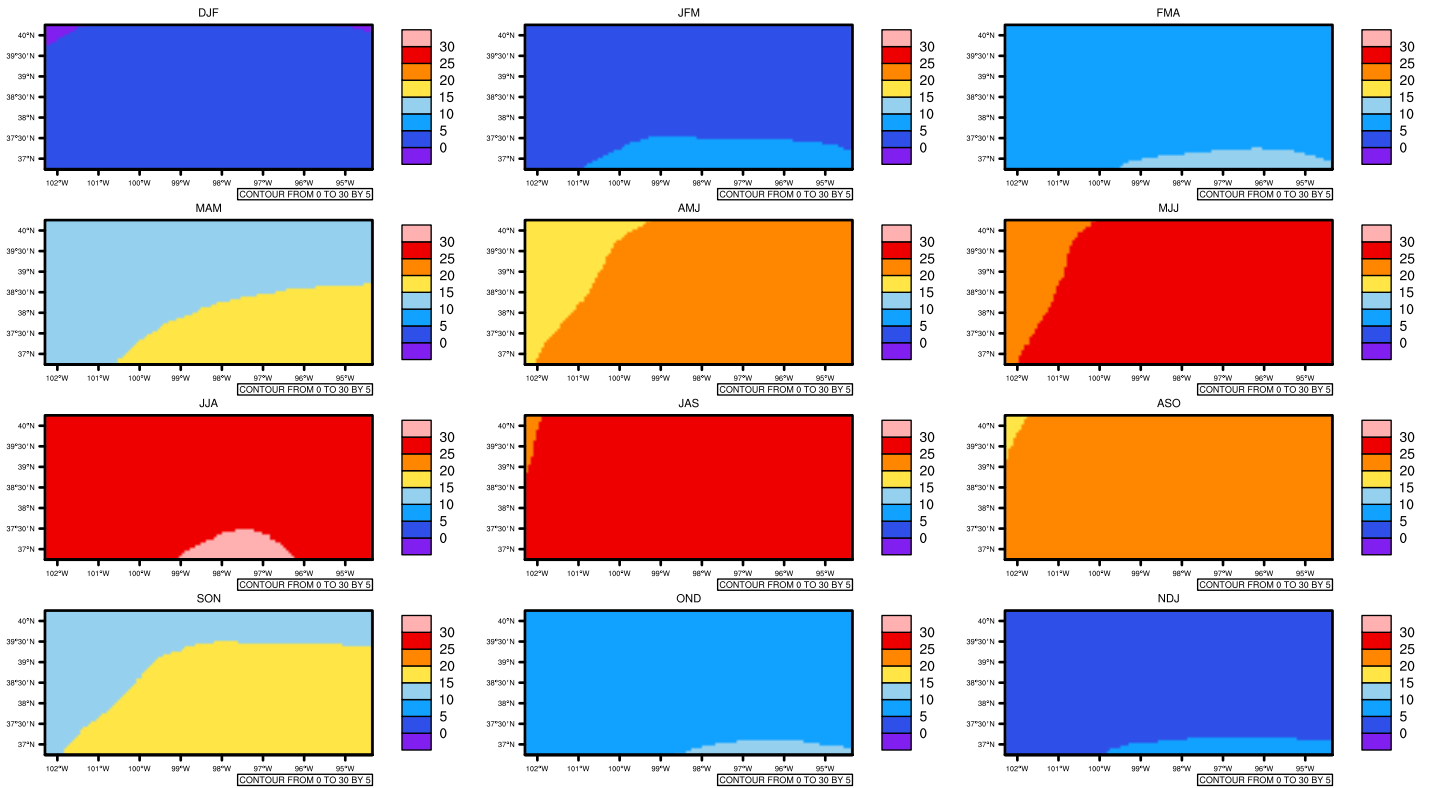

Seasonally tas (c) In 1975-2005 MIROC4h historical - Kansas