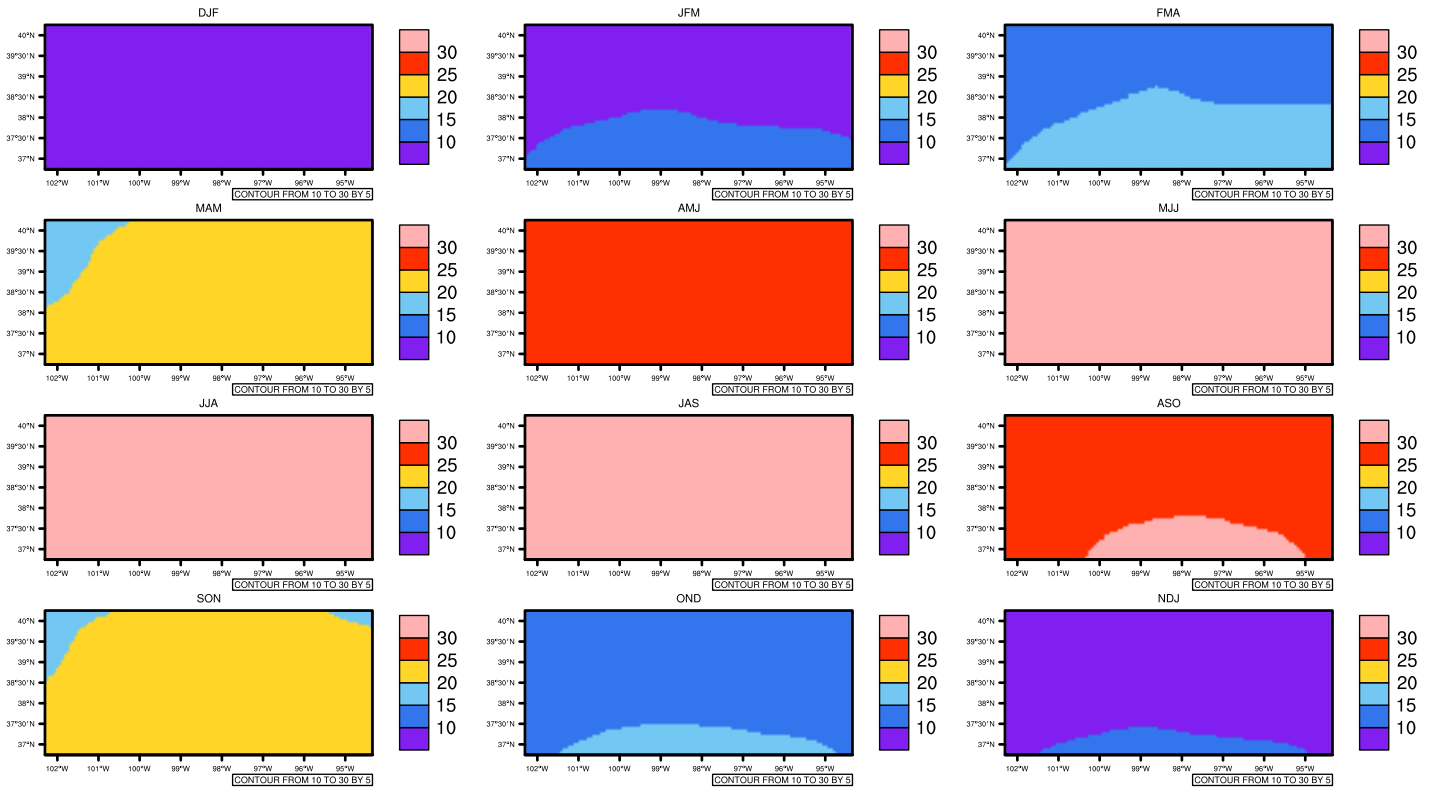

Seasonally tasmax (c) In 1975-2005 MIROC4h historical - Kansas