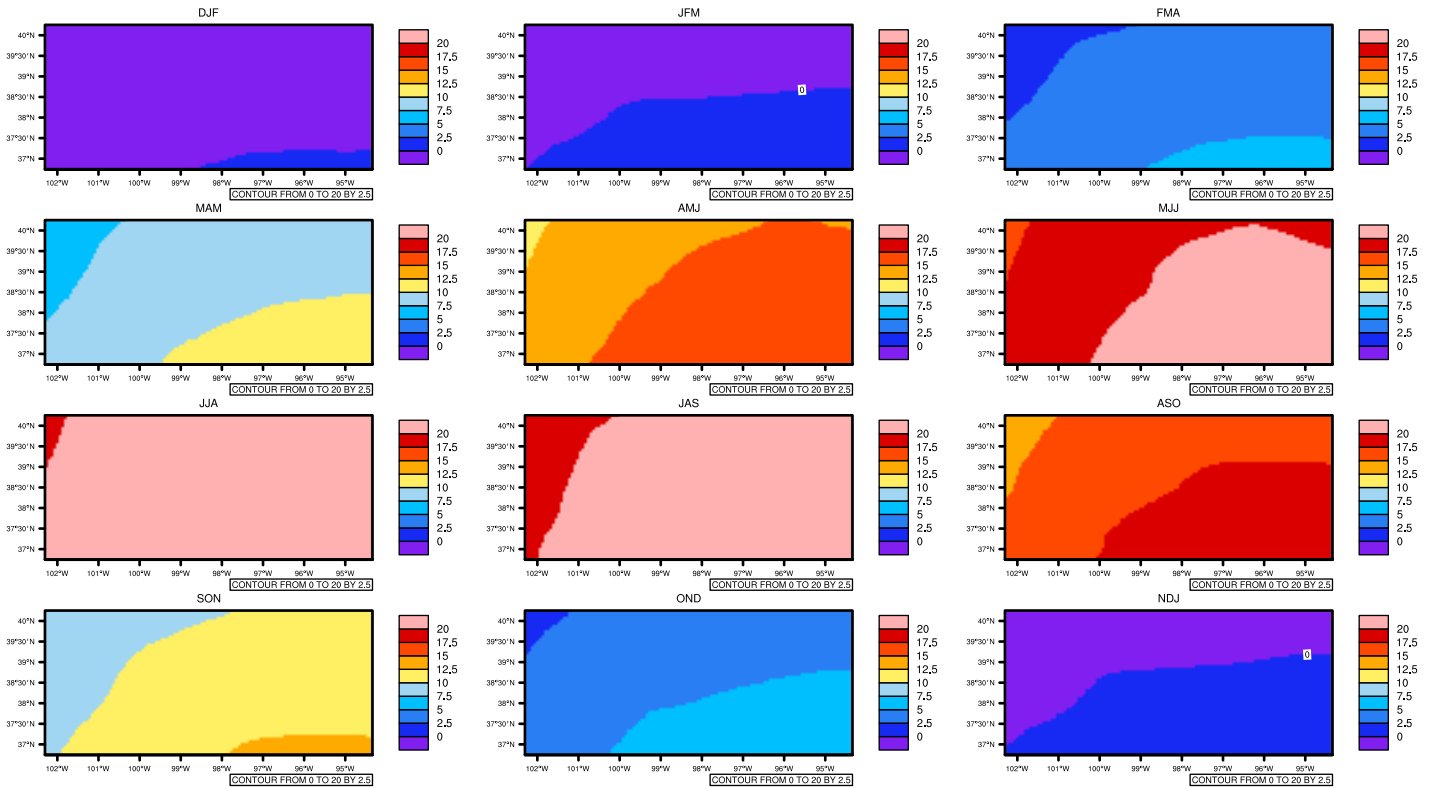

Seasonally tasmin (c) In 1975-2005 MIROC4h historical - Kansas

Order a new map on <https://agrimetsoft.com/order>