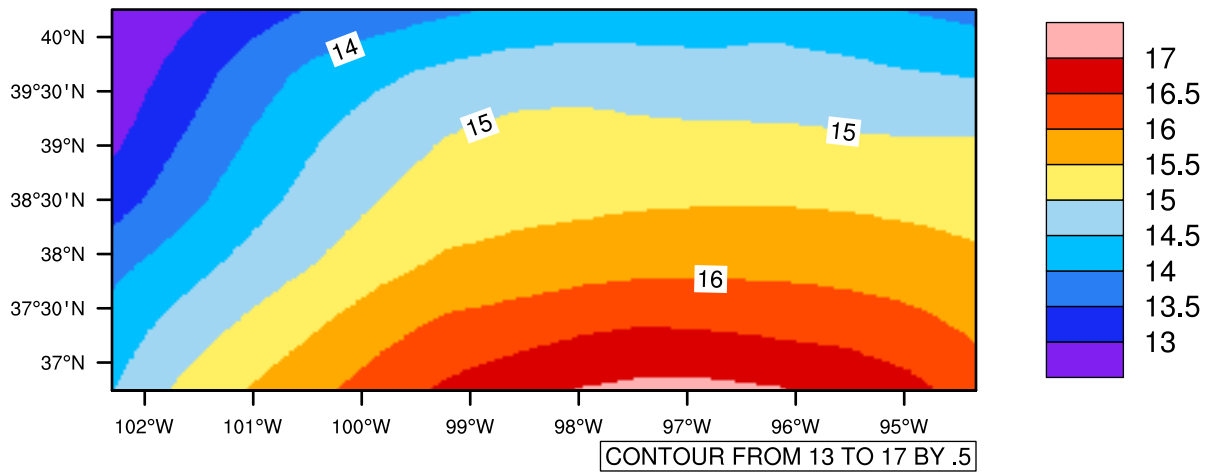

Yearly tas (c) In 1975-2005 MIROC4h historical - Kansas

[You can request maps from any dataset from the AgriMetSoft Team.](#)