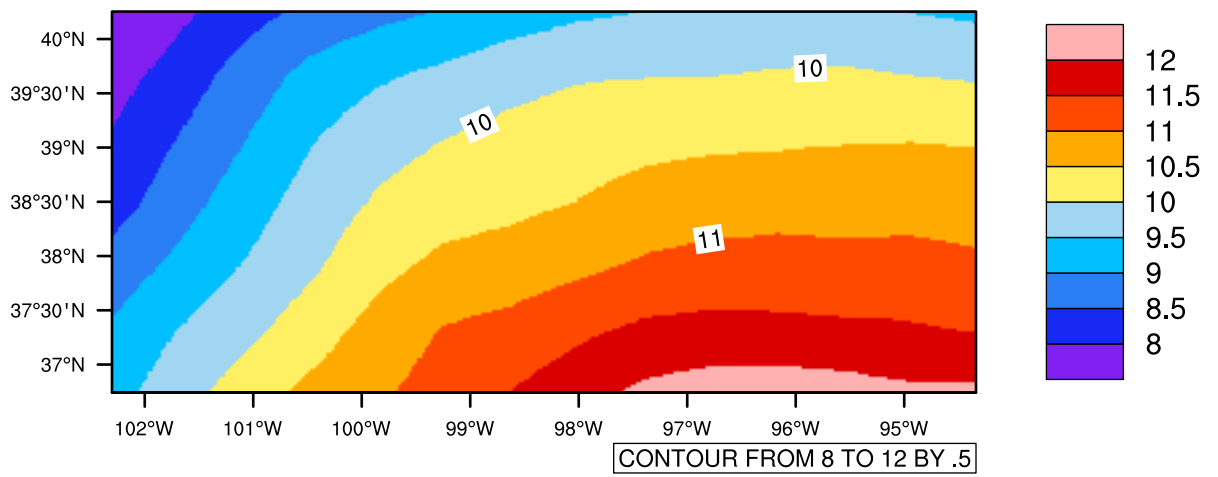

Yearly tasmin (c) In 1975-2005 MIROC4h historical - Kansas

[You can request maps from any dataset from the AgriMetSoft Team.](#)