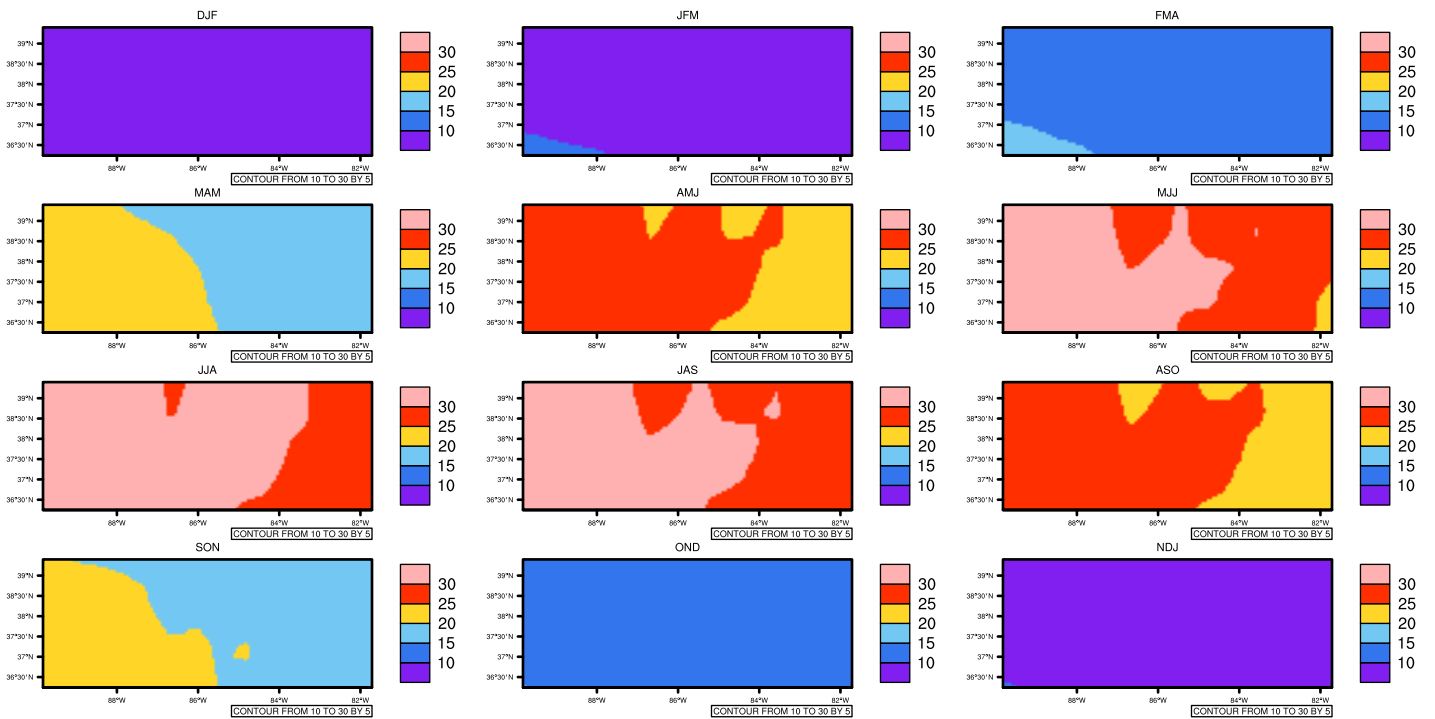

Seasonally tasmx (c) In 1975-2005 MIROC4h historical - Kentucky