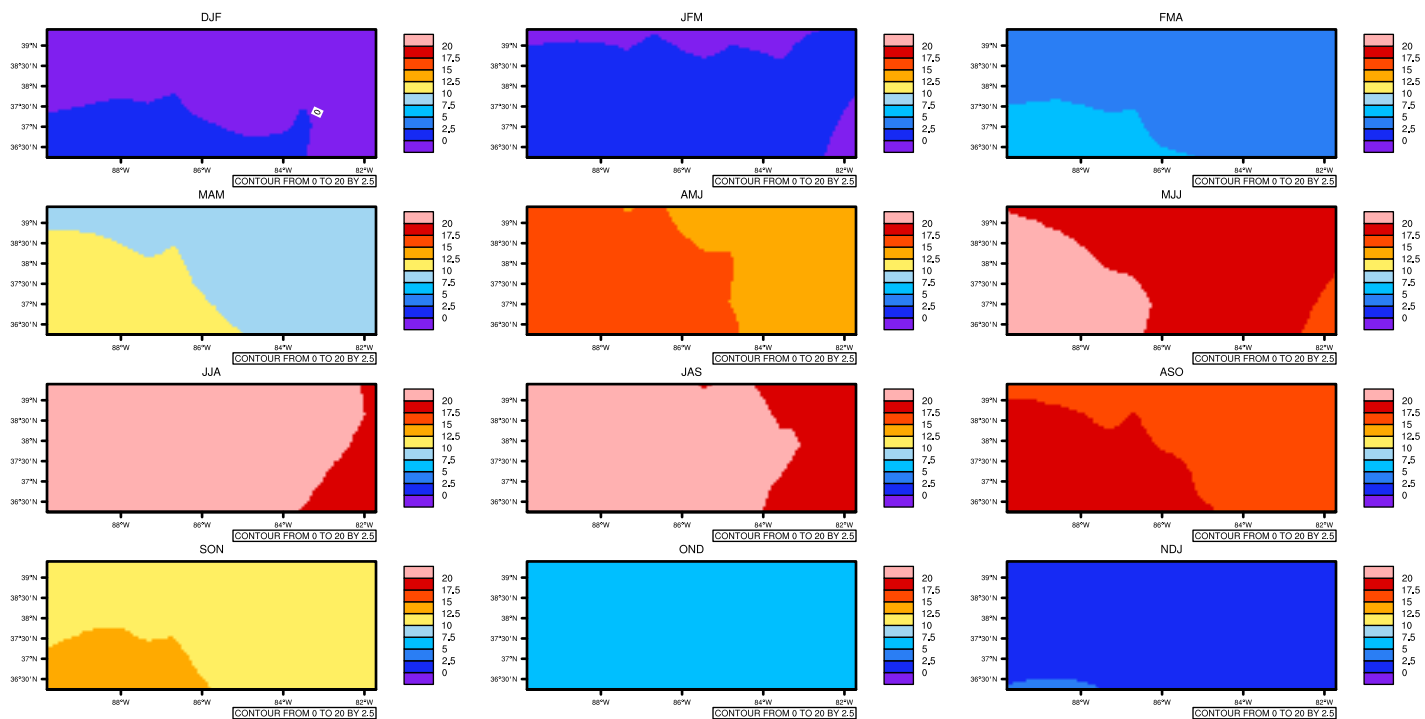

Seasonally tasmin (c) In 1975-2005 MIROC4h historical - Kentucky