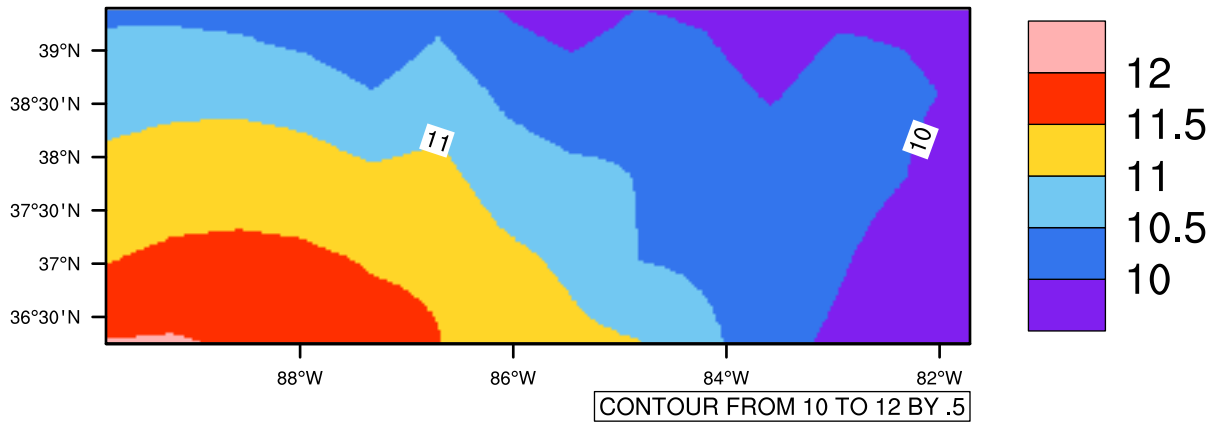

Yearly tasmin (c) In 1975-2005 MIROC4h historical - Kentucky

[You can request maps from any dataset from the AgriMetSoft Team.](#)