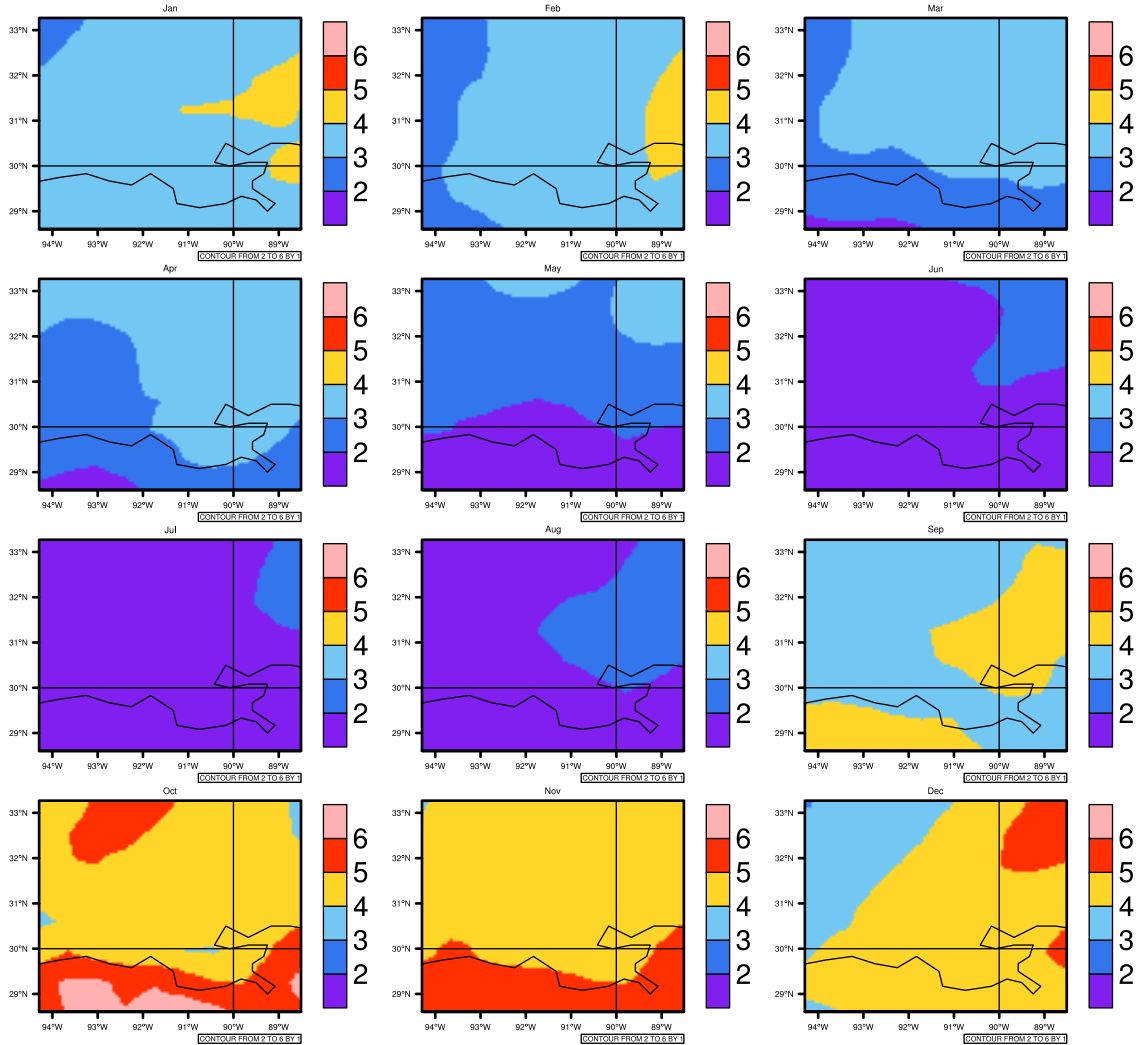

## Monthly pr (mm/day) In 1975-2005 MIROC4h historical - Louisiana

AgriMetSoft (2020). Climate Maps. Available on:  
<https://agrimetsoft.com/maps>

[Order a new map on <https://agrimetsoft.com/order>