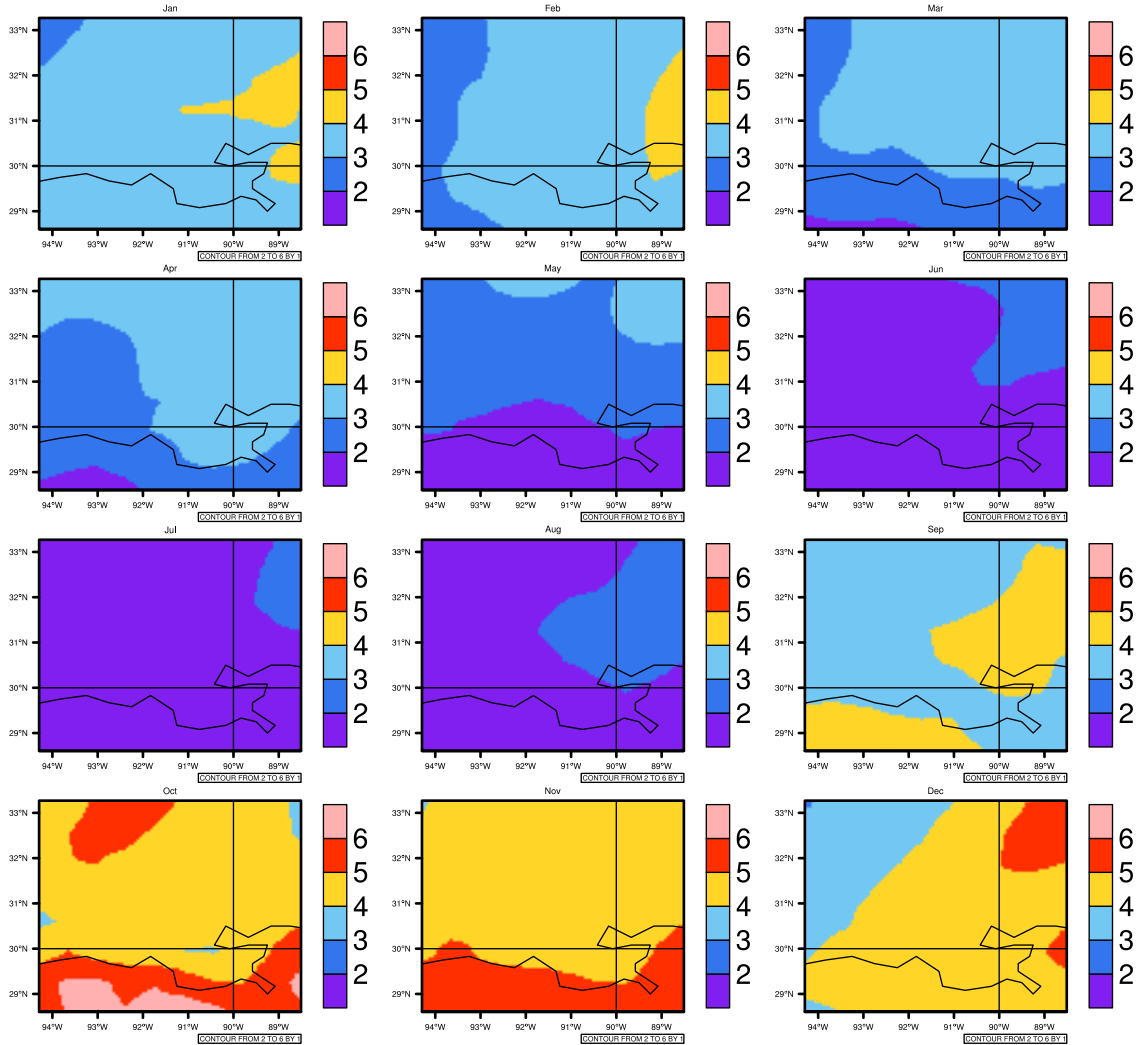

Monthly pr (mm/day) In 1975-2005 MIROC4h historical - Louisiana

AgriMetSoft (2020). Climate Maps. Available on:
<https://agrimetsoft.com/maps>

[Order a new map on <https://agrimetsoft.com/order>

[You can request maps from any dataset from the AgriMetSoft Team.](#)