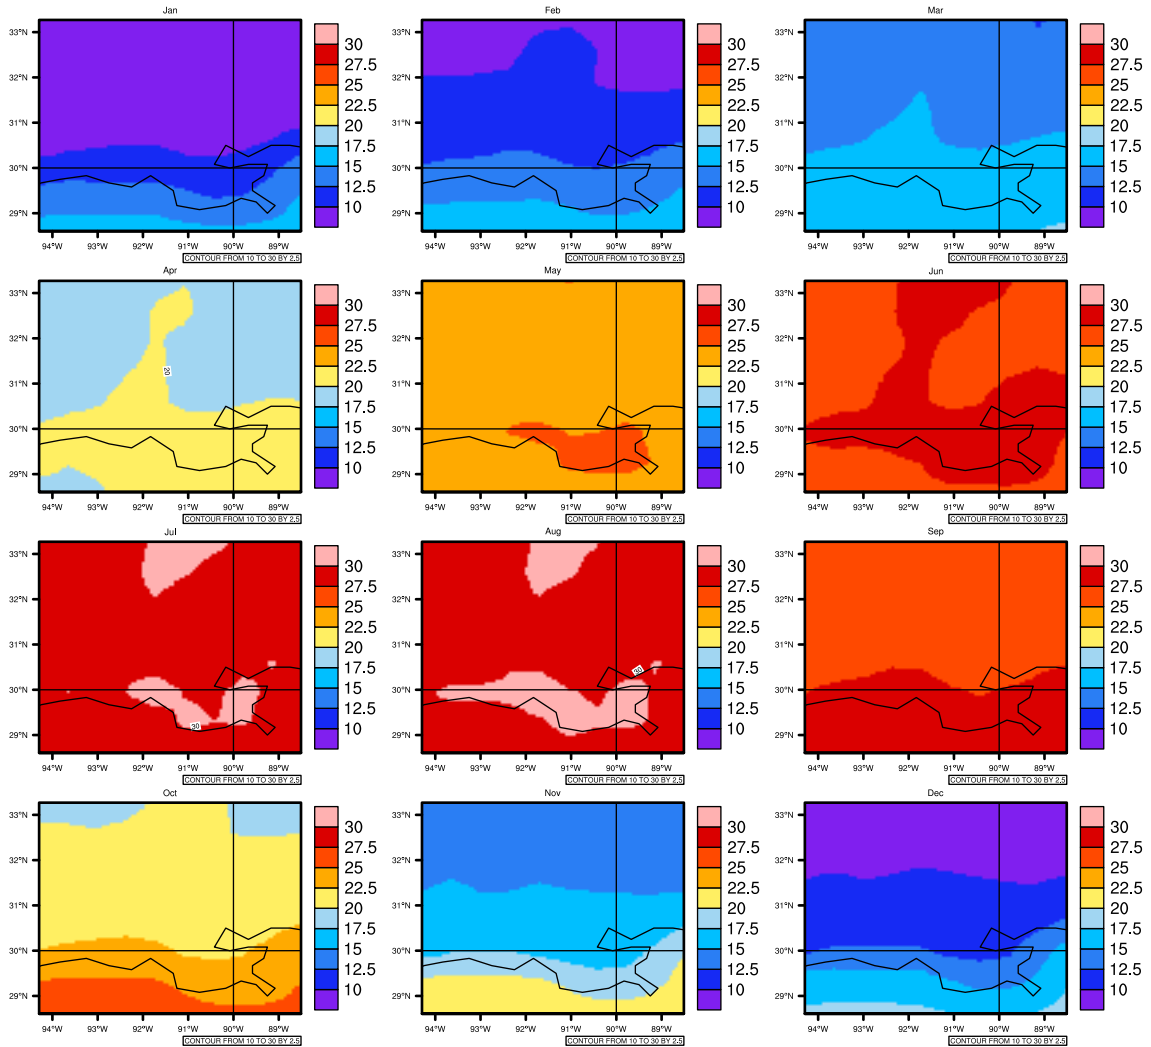

Monthly tas (c) In 1975-2005 MIROC4h historical - Louisiana

AgriMetSoft (2020). Climate Maps. Available on:
<https://agrimetsoft.com/maps>

[Order a new map on <https://agrimetsoft.com/order>