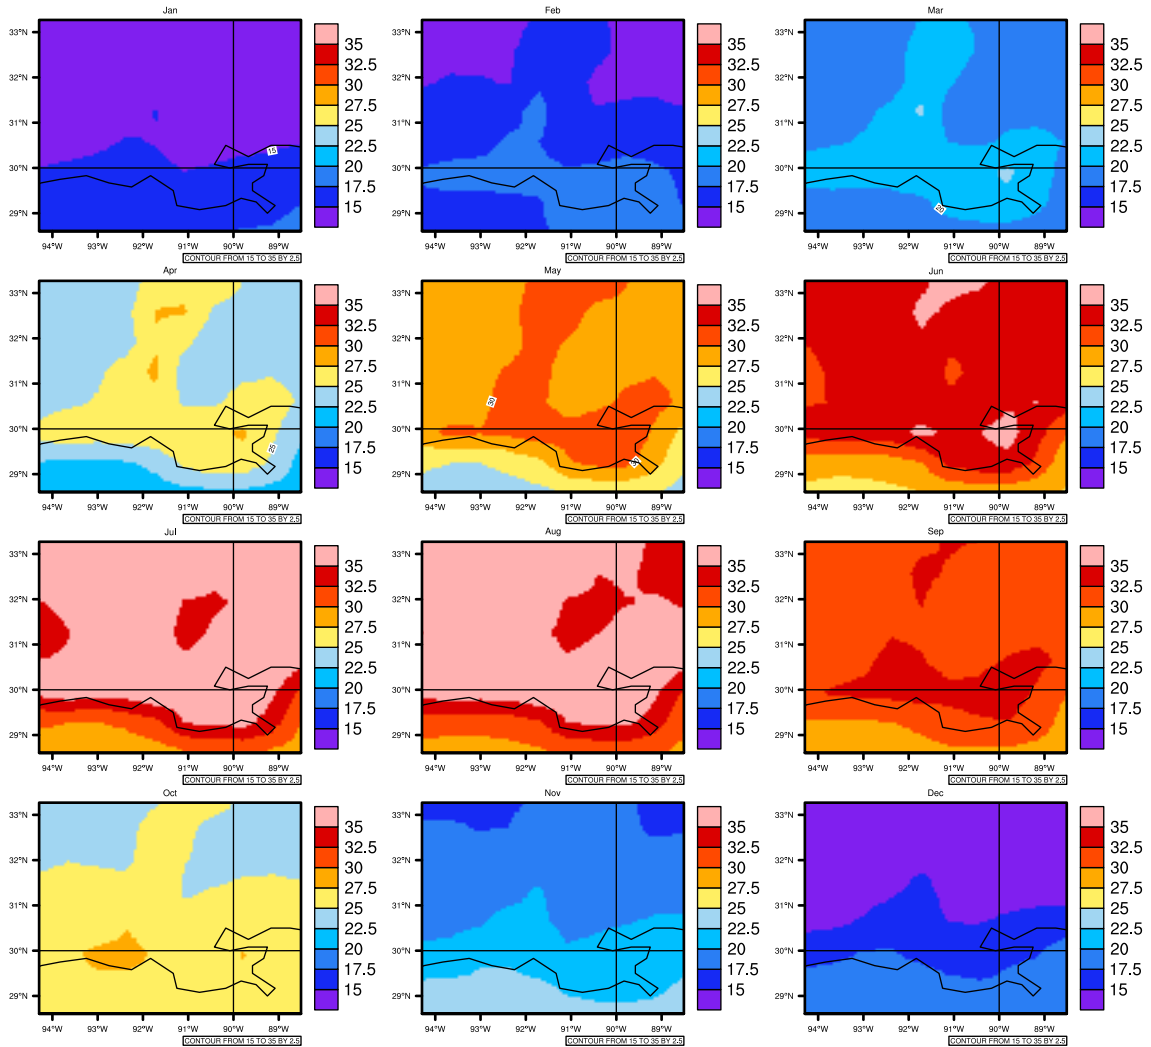

## Monthly tasmx (c) In 1975-2005 MIROC4h historical - Louisiana

AgriMetSoft (2020). Climate Maps. Available on:  
<https://agrimetsoft.com/maps>

[Order a new map on <https://agrimetsoft.com/order>