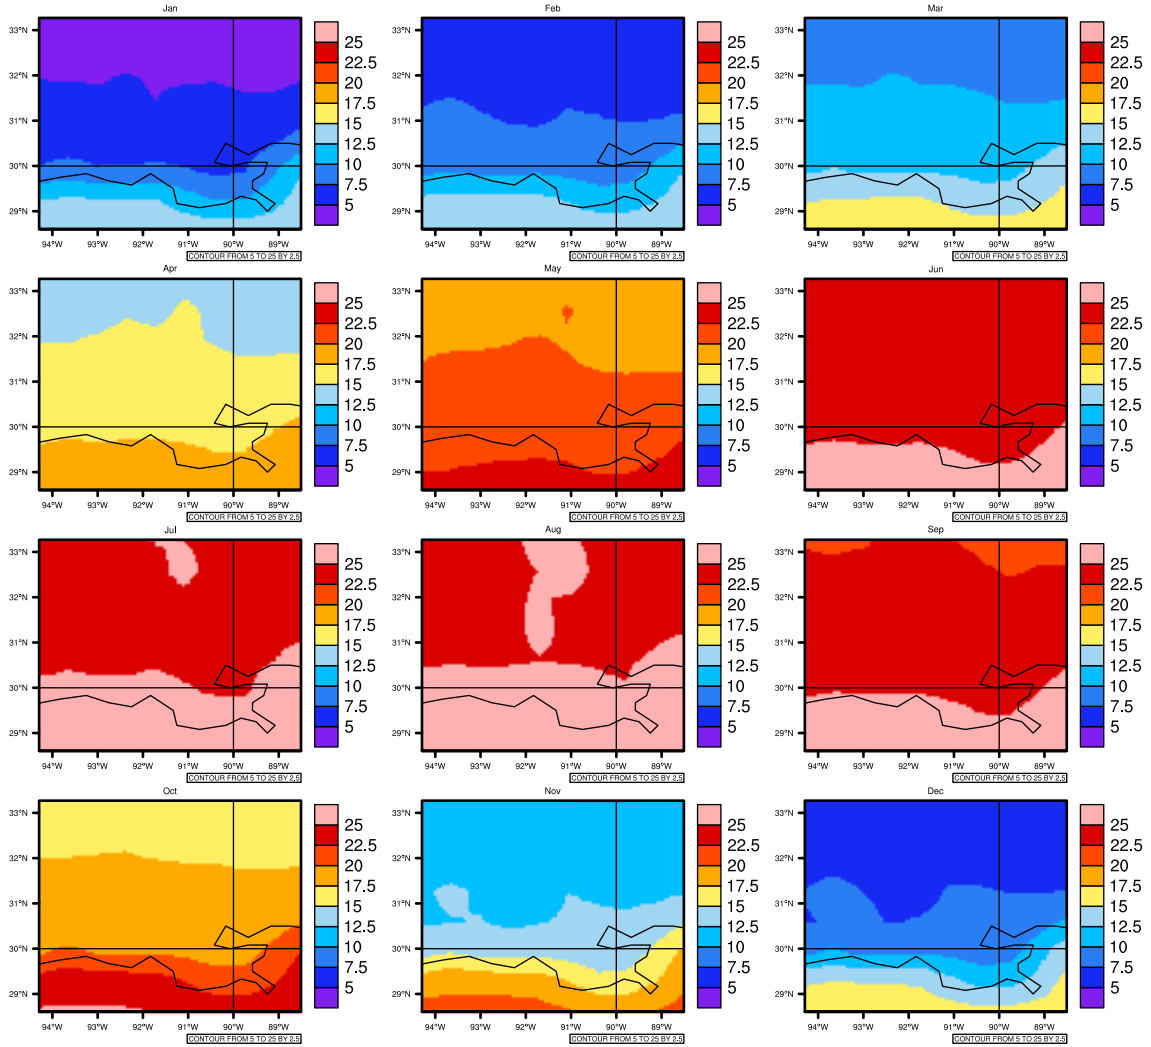

Monthly tasmin (c) In 1975-2005 MIROC4h historical - Louisiana

AgriMetSoft (2020). Climate Maps. Available on:
<https://agrimetsoft.com/maps>

[Order a new map on <https://agrimetsoft.com/order>

[You can request maps from any dataset from the AgriMetSoft Team.](#)