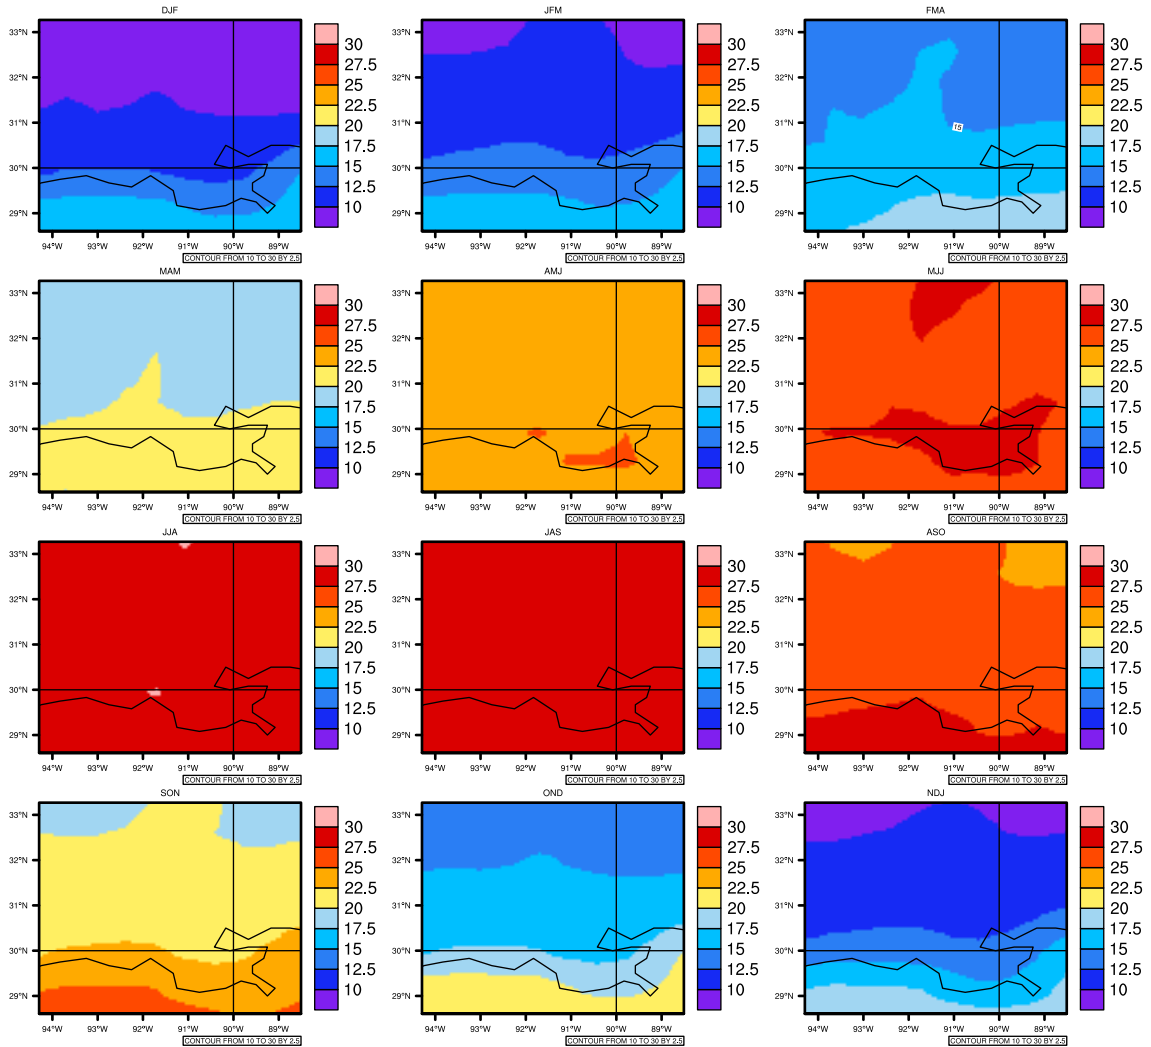

Seasonally tas (c) In 1975-2005 MIROC4h historical - Louisiana

AgriMetSoft (2020). Climate Maps. Available on:
<https://agrimetsoft.com/maps>

[Order a new map on <https://agrimetsoft.com/order>